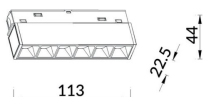

Linear accent tracklight

Lavov tracklight from the family Linear accent tracklight with a power of 6W and a beam angle of 15°. With a real lumen output of 600lm and an efficiency of 100lm/W. Made in Die cast aluminium and finished in white color. DALI Brightness Dim 0.1~100%.

Item code	86.TL01.G313.01
Product type	Indoor
Category	Tracklights
Family	Magnetic Track
Subfamily	Linear accent tracklight

Pictograms

Scheme

Product	
Real power (W)	6
Real luminous flux (Lm)	600lm
Luminous efficiency (Lm/W)	100
Beam angle (°)	15°
Colour	white
Chip Brand	OARAM
Control gear included	YES
Control gear	DALI Brightness Dim 0.1~100%
Flicker Free	Yes
Average life time (h)	50000hrs L80 B10
Colour temperature (K)	3000
Colour consistency (SDCM)	SDCM<3
CRI	90