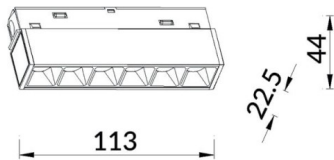

Linear accent tracklight

Lavov tracklight from the family Linear accent tracklight with a power of 6W and a beam angle of 15°. With a real lumen output of 600lm and an efficiency of 100lm/W. Made in Die cast aluminium and finished in black color. DALI Brightness Dim 0.1~100%.

Scheme

Item code	86.TL01.G313.02
Product type	Indoor
Category	Tracklights
Family	Magnetic Track
Subfamily	Linear accent tracklight
Pictograms	

Product	
Real power (W)	6
Real luminous flux (Lm)	600lm
Luminous efficiency (Lm/W)	100
Beam angle (°)	15°
Colour	black
Chip Brand	OARAM
Control gear included	YES
Control gear	DALI Brightness Dim 0.1~100%
Flicker Free	Yes
Light source	LED
Type of LED	SMD
Average life time (h)	50000hrs L80 B10
Colour temperature (K)	3000
Colour consistency (SDCM)	SDCM3
CRI	90