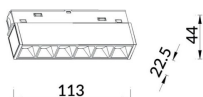

Linear accent tracklight

Lavov tracklight from the family Linear accent tracklight with a power of 6W and a beam angle of 15°. With a real lumen output of 600lm and an efficiency of 100lm/W. Made in Die cast aluminium and finished in black color. DALI Brightness Dim 0.1~100%.

Item code	86.TL01.G313.02
Product type	Indoor
Category	Tracklights
Family	Magnetic Track
Subfamily	Linear accent tracklight

Pictograms

Scheme

Product	
Real power (W)	6
Real luminous flux (Lm)	600lm
Luminous efficiency (Lm/W)	100
Beam angle (°)	15°
Colour	black
Chip Brand	OARAM
Control gear included	YES
Control gear	DALI Brightness Dim 0.1~100%
Flicker Free	Yes
Average life time (h)	50000hrs L80 B10
Colour temperature (K)	3000
Colour consistency (SDCM)	SDCM<3
CRI	90