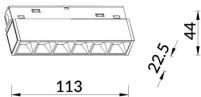

Linear accent tracklight

Lavov tracklight from the family Linear accent tracklight with a power of 6W and a beam angle of 15°. With a real lumen output of 600lm and an efficiency of 100lm/W. Made in Die cast aluminium and finished in black color. DALI Brightness Dim 0.1~100%.

Item code	86.TL01.G313.02
Product type	Indoor
Category	Tracklights
Family	Magnetic Track
Subfamily	Linear accent tracklight

Pictograms

Scheme

Product	
Real power (W)	6
Real luminous flux (Lm)	600lm
Luminous efficiency (Lm/W)	100
Beam angle (°)	15°
Colour	black
Chip Brand	OARAM
Control gear included	YES
Control gear	DALI Brightness Dim 0.1~100%
Flicker Free	Yes
Average life time (h)	50000hrs L80 B10
Colour temperature (K)	3000
Colour consistency (SDCM)	SDCM<3
CRI	90