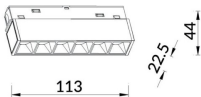

Linear accent tracklight

Lavov tracklight from the family Linear accent tracklight with a power of 6W and a beam angle of 24°. With a real lumen output of 600lm and an efficiency of 100lm/W. Made in Die cast aluminium and finished in white color. ON-OFF .

Item code	86.TL01.G321.01
Product type	Indoor
Category	Tracklights
Family	Magnetic Track
Subfamily	Linear accent tracklight
Pictograms	

Scheme

Photometry

Product	
Real power (W)	6
Real luminous flux (Lm)	600lm
Luminous efficiency (Lm/W)	100
Beam angle (°)	24°
Colour	white
Chip Brand	OARAM
Control gear included	YES
Control gear	ON-OFF
Average life time (h)	50000hrs L80 B10
Colour temperature (K)	3000
Colour consistency (SDCM)	SDCM<3
CRI	90