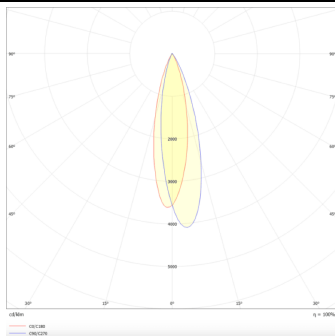

Linear accent tracklight

Lavov tracklight from the family Linear accent tracklight with a power of 6W and a beam angle of 24°. With a real lumen output of 600lm and an efficiency of 100lm/W. Made in Die cast aluminium and finished in white color. ON-OFF .

Item code	86.TL01.G321.01
Product type	Indoor
Category	Tracklights
Family	Magnetic Track
Subfamily	Linear accent tracklight
Pictograms	

Scheme

Photometry

Product	
Real power (W)	6
Real luminous flux (Lm)	600lm
Luminous efficiency (Lm/W)	100
Beam angle (°)	24°
Colour	white
Chip Brand	OARAM
Control gear included	YES
Control gear	ON-OFF
Average life time (h)	50000hrs L80 B10
Colour temperature (K)	3000
Colour consistency (SDCM)	SDCM<3
CRI	90