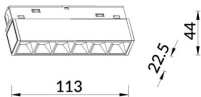

Linear accent tracklight

Lavov tracklight from the family Linear accent tracklight with a power of 6W and a beam angle of 24°. With a real lumen output of 600lm and an efficiency of 100lm/W. Made in Die cast aluminium and finished in black color. ON-OFF .

Item code	86.TL01.G321.02
Product type	Indoor
Category	Tracklights
Family	Magnetic Track
Subfamily	Linear accent tracklight
Pictograms	

Scheme

Photometry

Product	
Real power (W)	6
Real luminous flux (Lm)	600lm
Luminous efficiency (Lm/W)	100
Beam angle (°)	24°
Colour	black
Chip Brand	OARAM
Control gear included	YES
Control gear	ON-OFF
Average life time (h)	50000hrs L80 B10
Colour temperature (K)	3000
Colour consistency (SDCM)	SDCM<3
CRI	90