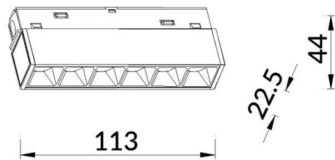

Linear accent tracklight

Lavov tracklight from the family Linear accent tracklight with a power of 6W and a beam angle of 24°. With a real lumen output of 600lm and an efficiency of 100lm/W. Made in Die cast aluminium and finished in black color. ON-OFF .

Scheme

Photometry

Item code	86.TL01.G321.02
Product type	Indoor
Category	Tracklights
Family	Magnetic Track
Subfamily	Linear accent tracklight
Pictograms	

Product	
Real power (W)	6
Real luminous flux (Lm)	600lm
Luminous efficiency (Lm/W)	100
Beam angle (°)	24°
Colour	black
Chip Brand	OARAM
Control gear included	YES
Control gear	ON-OFF
Light source	LED
Type of LED	SMD
Average life time (h)	50000hrs L80 B10
Colour temperature (K)	3000
Colour consistency (SDCM)	SDCM3
CRI	90