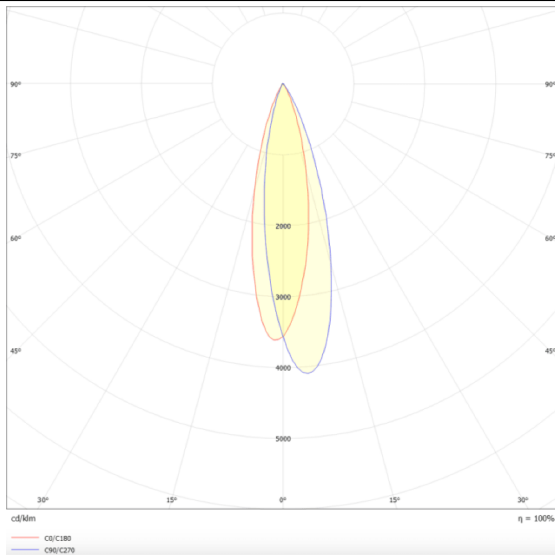

Linear accent tracklight

Lavov tracklight from the family Linear accent tracklight with a power of 6W and a beam angle of 24°. With a real lumen output of 600lm and an efficiency of 100lm/W. Made in Die cast aluminium and finished in black color. ON-OFF .

Scheme

Photometry

Item code	86.TL01.G321.02
Product type	Indoor
Category	Tracklights
Family	Magnetic Track
Subfamily	Linear accent tracklight
Pictograms	

Product	
Real power (W)	6
Real luminous flux (Lm)	600lm
Luminous efficiency (Lm/W)	100
Beam angle (°)	24°
Colour	black
Chip Brand	OARAM
Control gear included	YES
Control gear	ON-OFF
Light source	LED
Type of LED	SMD
Average life time (h)	50000hrs L80 B10
Colour temperature (K)	3000
Colour consistency (SDCM)	SDCM3
CRI	90