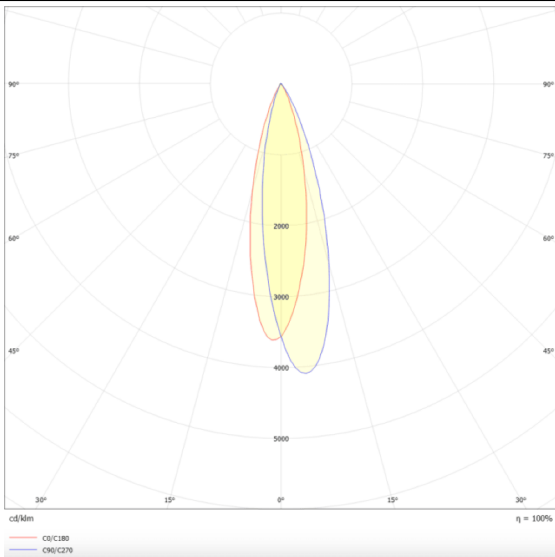

Linear accent tracklight

Lavov tracklight from the family Linear accent tracklight with a power of 6W and a beam angle of 24°. With a real lumen output of 600lm and an efficiency of 100lm/W. Made in Die cast aluminium and finished in black color. ON-OFF .

Scheme

Photometry

Item code	86.TL01.G321.02
Product type	Indoor
Category	Tracklights
Family	Magnetic Track
Subfamily	Linear accent tracklight

Pictograms

- III
- 220-240 V
- CRI 90
- CE
- Driver INCL
- On / Off
- IP 20
- 50000h L80 B10

Product	
Real power (W)	6
Real luminous flux (Lm)	600lm
Luminous efficiency (Lm/W)	100
Beam angle (&ordm;)	24°
Colour	black
Chip Brand	OARAM
Control gear included	YES
Control gear	ON-OFF
Average life time (h)	50000hrs L80 B10
Colour temperature (K)	3000
Colour consistency (SDCM)	SDCM<sub>3</sub>
CRI	90