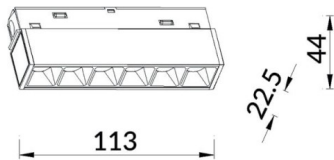

Linear accent tracklight

Lavov tracklight from the family Linear accent tracklight with a power of 6W and a beam angle of 24°. With a real lumen output of 600lm and an efficiency of 100lm/W. Made in Die cast aluminium and finished in black color. ON-OFF .

Scheme

Photometry

Item code	86.TL01.G321.02
Product type	Indoor
Category	Tracklights
Family	Magnetic Track
Subfamily	Linear accent tracklight

Pictograms

- III
- 220-240 V
- CRI 90
- CE
- Driver INCL
- On / Off
- IP 20
- 50000h L80 B10

Product	
Real power (W)	6
Real luminous flux (Lm)	600lm
Luminous efficiency (Lm/W)	100
Beam angle (&ordm;)	24°
Colour	black
Chip Brand	OARAM
Control gear included	YES
Control gear	ON-OFF
Average life time (h)	50000hrs L80 B10
Colour temperature (K)	3000
Colour consistency (SDCM)	SDCM<sub>3</sub>
CRI	90