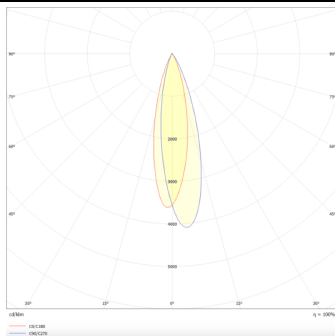

Linear accent tracklight

Lavov tracklight from the family Linear accent tracklight with a power of 6W and a beam angle of 24°. With a real lumen output of 600lm and an efficiency of 100lm/W. Made in Die cast aluminium and finished in black color. ON-OFF .

Item code	86.TL01.G321.02
Product type	Indoor
Category	Tracklights
Family	Magnetic Track
Subfamily	Linear accent tracklight
Pictograms	

Scheme

Photometry

Product	
Real power (W)	6
Real luminous flux (Lm)	600lm
Luminous efficiency (Lm/W)	100
Beam angle (°)	24°
Colour	black
Chip Brand	OARAM
Control gear included	YES
Control gear	ON-OFF
Average life time (h)	50000hrs L80 B10
Colour temperature (K)	3000
Colour consistency (SDCM)	SDCM<3
CRI	90