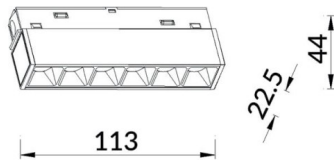

Linear accent tracklight

Lavov tracklight from the family Linear accent tracklight with a power of 6W and a beam angle of 24°. With a real lumen output of 600lm and an efficiency of 100lm/W. Made in Die cast aluminium and finished in black color. DALI Brightness Dim 0.1~100%.

Scheme

Photometry

Item code	86.TL01.G323.02
Product type	Indoor
Category	Tracklights
Family	Magnetic Track
Subfamily	Linear accent tracklight
Pictograms	

Product	
Real power (W)	6
Real luminous flux (Lm)	600lm
Luminous efficiency (Lm/W)	100
Beam angle (º)	24°
Colour	black
Chip Brand	OARAM
Control gear included	YES
Control gear	DALI Brightness Dim 0.1~100%
Flicker Free	Yes
Average life time (h)	50000hrs L80 B10
Colour temperature (K)	3000
Colour consistency (SDCM)	SDCM<3
CRI	90