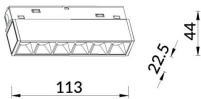

Linear accent tracklight

Lavov tracklight from the family Linear accent tracklight with a power of 6W and a beam angle of 24°. With a real lumen output of 600lm and an efficiency of 100lm/W. Made in Die cast aluminium and finished in black color. DALI Brightness Dim 0.1~100%.

Item code	86.TL01.G323.02
Product type	Indoor
Category	Tracklights
Family	Magnetic Track
Subfamily	Linear accent tracklight

Pictograms	

Product	
Real power (W)	6
Real luminous flux (Lm)	600lm
Luminous efficiency (Lm/W)	100
Beam angle (°)	24°
Colour	black
Chip Brand	OARAM
Control gear included	YES
Control gear	DALI Brightness Dim 0.1~100%
Flicker Free	Yes
Average life time (h)	50000hrs L80 B10
Colour temperature (K)	3000
Colour consistency (SDCM)	SDCM<3
CRI	90

Scheme

Photometry