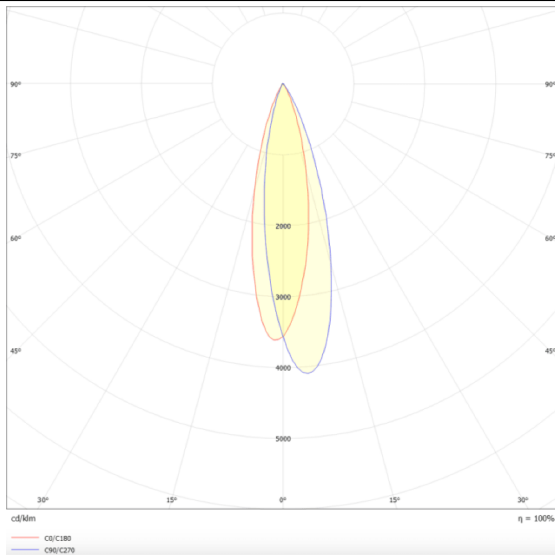

Linear accent tracklight

Lavov tracklight from the family Linear accent tracklight with a power of 6W and a beam angle of 24°. With a real lumen output of 600lm and an efficiency of 100lm/W. Made in Die cast aluminium and finished in black color. DALI Brightness Dim 0.1~100%.

Scheme

Photometry

Item code	86.TL01.G323.02
Product type	Indoor
Category	Tracklights
Family	Magnetic Track
Subfamily	Linear accent tracklight
Pictograms	

Product	
Real power (W)	6
Real luminous flux (Lm)	600lm
Luminous efficiency (Lm/W)	100
Beam angle (º)	24°
Colour	black
Chip Brand	OARAM
Control gear included	YES
Control gear	DALI Brightness Dim 0.1~100%
Flicker Free	Yes
Average life time (h)	50000hrs L80 B10
Colour temperature (K)	3000
Colour consistency (SDCM)	SDCM<3
CRI	90