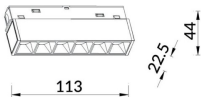

Linear accent tracklight

Lavov tracklight from the family Linear accent tracklight with a power of 6W and a beam angle of 36°. With a real lumen output of 600lm and an efficiency of 100lm/W. Made in Die cast aluminium and finished in white color. ON-OFF .

Item code	86.TL01.G331.01
Product type	Indoor
Category	Tracklights
Family	Magnetic Track
Subfamily	Linear accent tracklight
Pictograms	

Scheme

Product	
Real power (W)	6
Real luminous flux (Lm)	600lm
Luminous efficiency (Lm/W)	100
Beam angle (°)	36°
Colour	white
Chip Brand	OARAM
Control gear included	YES
Control gear	ON-OFF
Average life time (h)	50000hrs L80 B10
Colour temperature (K)	3000
Colour consistency (SDCM)	SDCM<3
CRI	90