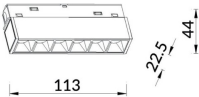

Linear accent tracklight

Lavov tracklight from the family Linear accent tracklight with a power of 6W and a beam angle of 36°. With a real lumen output of 600lm and an efficiency of 100lm/W. Made in Die cast aluminium and finished in white color. ON-OFF .

Item code	86.TL01.G331.01
Product type	Indoor
Category	Tracklights
Family	Magnetic Track
Subfamily	Linear accent tracklight
Pictograms	

Scheme

Product	
Real power (W)	6
Real luminous flux (Lm)	600lm
Luminous efficiency (Lm/W)	100
Beam angle (°)	36°
Colour	white
Chip Brand	OARAM
Control gear included	YES
Control gear	ON-OFF
Average life time (h)	50000hrs L80 B10
Colour temperature (K)	3000
Colour consistency (SDCM)	SDCM<3
CRI	90