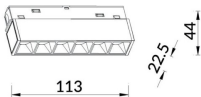

### Linear accent tracklight

Lavov tracklight from the family Linear accent tracklight with a power of 6W and a beam angle of 36°. With a real lumen output of 600lm and an efficiency of 100lm/W. Made in Die cast aluminium and finished in black color. ON-OFF .

### Scheme

Product	
Real power (W)	6
Real luminous flux (Lm)	600lm
Luminous efficiency (Lm/W)	100
Beam angle (°)	36°
Colour	black
Chip Brand	OARAM
Control gear included	YES
Control gear	ON-OFF
Average life time (h)	50000hrs L80 B10
Colour temperature (K)	3000
Colour consistency (SDCM)	SDCM<3
CRI	90