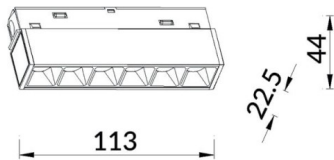

Linear accent tracklight

Lavov tracklight from the family Linear accent tracklight with a power of 6W and a beam angle of 36°. With a real lumen output of 600lm and an efficiency of 100lm/W. Made in Die cast aluminium and finished in black color. ON-OFF .

Scheme

Item code	86.TL01.G331.02
Product type	Indoor
Category	Tracklights
Family	Magnetic Track
Subfamily	Linear accent tracklight
Pictograms	

Product	
Real power (W)	6
Real luminous flux (Lm)	600lm
Luminous efficiency (Lm/W)	100
Beam angle (º)	36°
Colour	black
Chip Brand	OARAM
Control gear included	YES
Control gear	ON-OFF
Average life time (h)	50000hrs L80 B10
Colour temperature (K)	3000
Colour consistency (SDCM)	SDCM<3
CRI	90