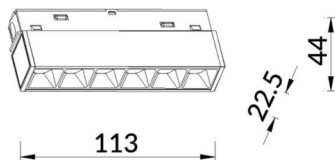

Linear accent tracklight

Lavov tracklight from the family Linear accent tracklight with a power of 6W and a beam angle of 36°. With a real lumen output of 600lm and an efficiency of 100lm/W. Made in Die cast aluminium and finished in black color. ON-OFF .

Scheme

Item code	86.TL01.G331.02
Product type	Indoor
Category	Tracklights
Family	Magnetic Track
Subfamily	Linear accent tracklight
Pictograms	

Product	
Real power (W)	6
Real luminous flux (Lm)	600lm
Luminous efficiency (Lm/W)	100
Beam angle (°)	36°
Colour	black
Chip Brand	OARAM
Control gear included	YES
Control gear	ON-OFF
Light source	LED
Type of LED	SMD
Average life time (h)	50000hrs L80 B10
Colour temperature (K)	3000
Colour consistency (SDCM)	SDCM3
CRI	90