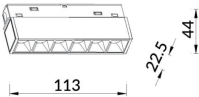

Linear accent tracklight

Lavov tracklight from the family Linear accent tracklight with a power of 6W and a beam angle of 36°. With a real lumen output of 600lm and an efficiency of 100lm/W. Made in Die cast aluminium and finished in black color. ON-OFF .

Item code	86.TL01.G331.02
Product type	Indoor
Category	Tracklights
Family	Magnetic Track
Subfamily	Linear accent tracklight
Pictograms	

Scheme

Product	
Real power (W)	6
Real luminous flux (Lm)	600lm
Luminous efficiency (Lm/W)	100
Beam angle (°)	36°
Colour	black
Chip Brand	OARAM
Control gear included	YES
Control gear	ON-OFF
Average life time (h)	50000hrs L80 B10
Colour temperature (K)	3000
Colour consistency (SDCM)	SDCM<3
CRI	90