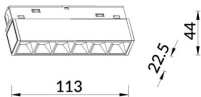

Linear accent tracklight

Lavov tracklight from the family Linear accent tracklight with a power of 6W and a beam angle of 36°. With a real lumen output of 600lm and an efficiency of 100lm/W. Made in Die cast aluminium and finished in black color. ON-OFF .

Item code	86.TL01.G331.02
Product type	Indoor
Category	Tracklights
Family	Magnetic Track
Subfamily	Linear accent tracklight
Pictograms	

Scheme

Product	
Real power (W)	6
Real luminous flux (Lm)	600lm
Luminous efficiency (Lm/W)	100
Beam angle (°)	36°
Colour	black
Chip Brand	OARAM
Control gear included	YES
Control gear	ON-OFF
Average life time (h)	50000hrs L80 B10
Colour temperature (K)	3000
Colour consistency (SDCM)	SDCM<3
CRI	90