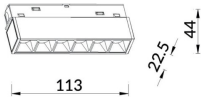

Linear accent tracklight

Lavov tracklight from the family Linear accent tracklight with a power of 6W and a beam angle of 36°. With a real lumen output of 600lm and an efficiency of 100lm/W. Made in Die cast aluminium and finished in black color. DALI Brightness Dim 0.1~100%.

Item code	86.TL01.G333.02
Product type	Indoor
Category	Tracklights
Family	Magnetic Track
Subfamily	Linear accent tracklight

Pictograms

Scheme

Product	
Real power (W)	6
Real luminous flux (Lm)	600lm
Luminous efficiency (Lm/W)	100
Beam angle (°)	36°
Colour	black
Chip Brand	OARAM
Control gear included	YES
Control gear	DALI Brightness Dim 0.1~100%
Flicker Free	Yes
Average life time (h)	50000hrs L80 B10
Colour temperature (K)	3000
Colour consistency (SDCM)	SDCM<3
CRI	90