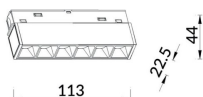

Linear accent tracklight

Lavov tracklight from the family Linear accent tracklight with a power of 6W and a beam angle of 36°. With a real lumen output of 600lm and an efficiency of 100lm/W. Made in Die cast aluminium and finished in black color. DALI Brightness Dim 0.1~100%.

Item code	86.TL01.G333.02
Product type	Indoor
Category	Tracklights
Family	Magnetic Track
Subfamily	Linear accent tracklight

Pictograms

Scheme

Product	
Real power (W)	6
Real luminous flux (Lm)	600lm
Luminous efficiency (Lm/W)	100
Beam angle (°)	36°
Colour	black
Chip Brand	OARAM
Control gear included	YES
Control gear	DALI Brightness Dim 0.1~100%
Flicker Free	Yes
Average life time (h)	50000hrs L80 B10
Colour temperature (K)	3000
Colour consistency (SDCM)	SDCM<3
CRI	90