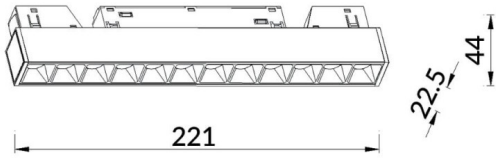

### Linear accent tracklight

Lavov tracklight from the family Linear accent tracklight with a power of 12W and a beam angle of 15°. With a real lumen output of 1200lm and an efficiency of 100lm/W. Made in Die cast aluminium and finished in white color. ON-OFF .

### Scheme

Item code	86.TL01.H311.01
Product type	Indoor
Category	Tracklights
Family	Magnetic Track
Subfamily	Linear accent tracklight

### Product

Real power (W)	12
Real luminous flux (Lm)	1200lm
Luminous efficiency (Lm/W)	100
Beam angle (&ordm;)	15°
Colour	white
Chip Brand	OARAM
Control gear included	YES
Control gear	ON-OFF
Average life time (h)	50000hrs L80 B10
Colour temperature (K)	3000
Colour consistency (SDCM)	SDCM<3
CRI	90