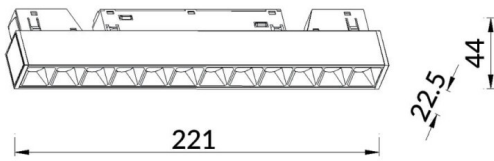

### Linear accent tracklight

Lavov tracklight from the family Linear accent tracklight with a power of 12W and a beam angle of 15°. With a real lumen output of 1200lm and an efficiency of 100lm/W. Made in Die cast aluminium and finished in white color. DALI Brightness Dim 0.1~100%.

### Scheme

Item code	86.TL01.H313.01
Product type	Indoor
Category	Tracklights
Family	Magnetic Track
Subfamily	Linear accent tracklight
Pictograms	

Product	
Real power (W)	12
Real luminous flux (Lm)	1200lm
Luminous efficiency (Lm/W)	100
Beam angle (&ordm;)	15°
Colour	white
Chip Brand	OARAM
Control gear included	YES
Control gear	DALI Brightness Dim 0.1~100%
Flicker Free	Yes
Average life time (h)	50000hrs L80 B10
Colour temperature (K)	3000
Colour consistency (SDCM)	SDCM<3
CRI	90