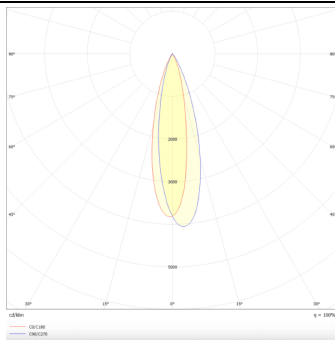

Linear accent tracklight

Lavov tracklight from the family Linear accent tracklight with a power of 12W and a beam angle of 24°. With a real lumen output of 1200lm and an efficiency of 100lm/W. Made in Die cast aluminium and finished in white color. ON-OFF .

Item code	86.TL01.H321.01
Product type	Indoor
Category	Tracklights
Family	Magnetic Track
Subfamily	Linear accent tracklight

Pictograms	
-------------------	--

Scheme

Photometry

Product	
Real power (W)	12
Real luminous flux (Lm)	1200lm
Luminous efficiency (Lm/W)	100
Beam angle (°)	24°
Colour	white
Chip Brand	OARAM
Control gear included	YES
Control gear	ON-OFF
Average life time (h)	50000hrs L80 B10
Colour temperature (K)	3000
Colour consistency (SDCM)	SDCM<3
CRI	90