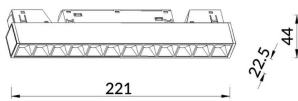

Linear accent tracklight

Lavov tracklight from the family Linear accent tracklight with a power of 12W and a beam angle of 24°. With a real lumen output of 1200lm and an efficiency of 100lm/W. Made in Die cast aluminium and finished in white color. ON-OFF .

Item code	86.TL01.H321.01
Product type	Indoor
Category	Tracklights
Family	Magnetic Track
Subfamily	Linear accent tracklight

Pictograms	
-------------------	--

Scheme

Photometry

Product	
Real power (W)	12
Real luminous flux (Lm)	1200lm
Luminous efficiency (Lm/W)	100
Beam angle (°)	24°
Colour	white
Chip Brand	OARAM
Control gear included	YES
Control gear	ON-OFF
Average life time (h)	50000hrs L80 B10
Colour temperature (K)	3000
Colour consistency (SDCM)	SDCM<3
CRI	90