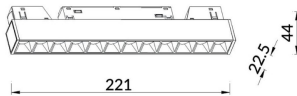

Linear accent tracklight

Lavov tracklight from the family Linear accent tracklight with a power of 12W and a beam angle of 24°. With a real lumen output of 1200lm and an efficiency of 100lm/W. Made in Die cast aluminium and finished in white color. ON-OFF .

Item code	86.TL01.H321.01
Product type	Indoor
Category	Tracklights
Family	Magnetic Track
Subfamily	Linear accent tracklight
Pictograms	

Scheme

Photometry

Product	
Real power (W)	12
Real luminous flux (Lm)	1200lm
Luminous efficiency (Lm/W)	100
Beam angle (°)	24°
Colour	white
Chip Brand	OARAM
Control gear included	YES
Control gear	ON-OFF
Average life time (h)	50000hrs L80 B10
Colour temperature (K)	3000
Colour consistency (SDCM)	SDCM<3
CRI	90