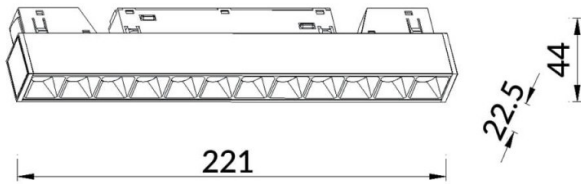

Linear accent tracklight

Lavov tracklight from the family Linear accent tracklight with a power of 12W and a beam angle of 24°. With a real lumen output of 1200lm and an efficiency of 100lm/W. Made in Die cast aluminium and finished in white color. ON-OFF .

Item code	86.TL01.H321.01
Product type	Indoor
Category	Tracklights
Family	Magnetic Track
Subfamily	Linear accent tracklight
Pictograms	

Scheme

Photometry

Product

Real power (W)	12
Real luminous flux (Lm)	1200lm
Luminous efficiency (Lm/W)	100
Beam angle (°)	24°
Colour	white
Chip Brand	OARAM
Control gear included	YES
Control gear	ON-OFF
Average life time (h)	50000hrs L80 B10
Colour temperature (K)	3000
Colour consistency (SDCM)	SDCM<3
CRI	90