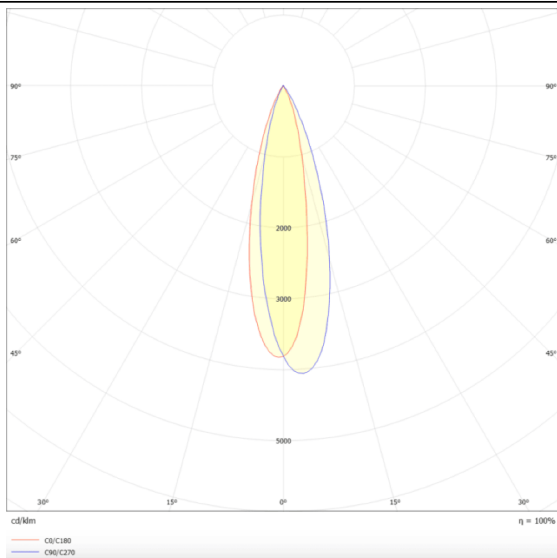

Linear accent tracklight

Lavov tracklight from the family Linear accent tracklight with a power of 12W and a beam angle of 24°. With a real lumen output of 1200lm and an efficiency of 100lm/W. Made in Die cast aluminium and finished in white color. ON-OFF .

Scheme

Photometry

Item code	86.TL01.H321.01
Product type	Indoor
Category	Tracklights
Family	Magnetic Track
Subfamily	Linear accent tracklight

Pictograms

	220 240 V	CRI 90	CE	Driver INCL
On Off	IP 20	50000h L80B10		

Product	
Real power (W)	12
Real luminous flux (Lm)	1200lm
Luminous efficiency (Lm/W)	100
Beam angle (°)	24°
Colour	white
Chip Brand	OARAM
Control gear included	YES
Control gear	ON-OFF
Average life time (h)	50000hrs L80 B10
Colour tepeature (K)	3000
Colour consistency (SDCM)	SDCM<3
CRI	90