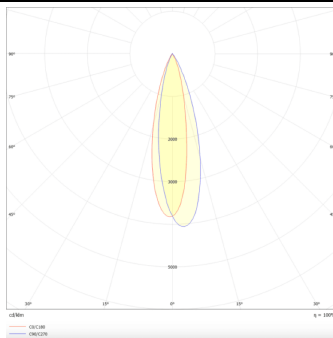

Linear accent tracklight

Lavov tracklight from the family Linear accent tracklight with a power of 12W and a beam angle of 24°. With a real lumen output of 1200lm and an efficiency of 100lm/W. Made in Die cast aluminium and finished in white color. ON-OFF .

Item code	86.TL01.H321.01
Product type	Indoor
Category	Tracklights
Family	Magnetic Track
Subfamily	Linear accent tracklight
Pictograms	

Scheme

Photometry

Product	
Real power (W)	12
Real luminous flux (Lm)	1200lm
Luminous efficiency (Lm/W)	100
Beam angle (°)	24°
Colour	white
Chip Brand	OARAM
Control gear included	YES
Control gear	ON-OFF
Average life time (h)	50000hrs L80 B10
Colour temperature (K)	3000
Colour consistency (SDCM)	SDCM<3
CRI	90