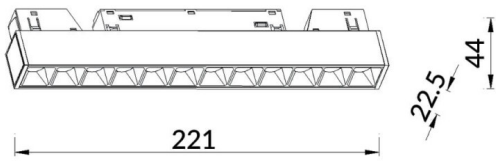

Linear accent tracklight

Lavov tracklight from the family Linear accent tracklight with a power of 12W and a beam angle of 24°. With a real lumen output of 1200lm and an efficiency of 100lm/W. Made in Die cast aluminium and finished in white color. ON-OFF .

Scheme

Photometry

Item code	86.TL01.H321.01
Product type	Indoor
Category	Tracklights
Family	Magnetic Track
Subfamily	Linear accent tracklight

Pictograms

	220 240 V	CRI 90	CE	Driver INCL
On Off	IP 20	50000h L80B10		

Product	
Real power (W)	12
Real luminous flux (Lm)	1200lm
Luminous efficiency (Lm/W)	100
Beam angle (°)	24°
Colour	white
Chip Brand	OARAM
Control gear included	YES
Control gear	ON-OFF
Average life time (h)	50000hrs L80 B10
Colour tepeature (K)	3000
Colour consistency (SDCM)	SDCM<3
CRI	90