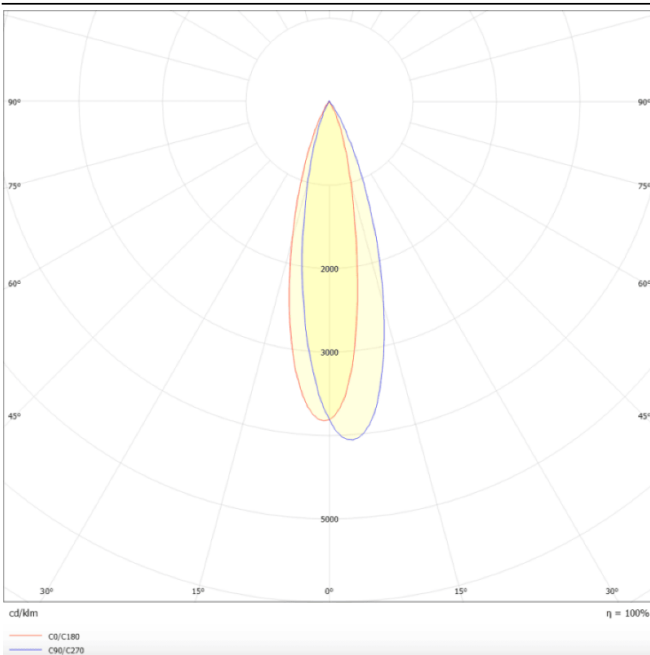

Linear accent tracklight

Lavov tracklight from the family Linear accent tracklight with a power of 12W and a beam angle of 24°. With a real lumen output of 1200lm and an efficiency of 100lm/W. Made in Die cast aluminium and finished in white color. ON-OFF .

Item code	86.TL01.H321.01
Product type	Indoor
Category	Tracklights
Family	Magnetic Track
Subfamily	Linear accent tracklight
Pictograms	

Scheme

Photometry

Product

Real power (W)	12
Real luminous flux (Lm)	1200lm
Luminous efficiency (Lm/W)	100
Beam angle (°)	24°
Colour	white
Chip Brand	OARAM
Control gear included	YES
Control gear	ON-OFF
Average life time (h)	50000hrs L80 B10
Colour temperature (K)	3000
Colour consistency (SDCM)	SDCM<3
CRI	90