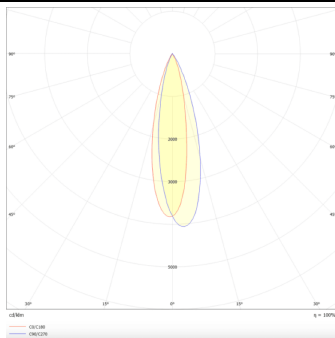

Linear accent tracklight

Lavov tracklight from the family Linear accent tracklight with a power of 12W and a beam angle of 24°. With a real lumen output of 1200lm and an efficiency of 100lm/W. Made in Die cast aluminium and finished in black color. ON-OFF .

Item code	86.TL01.H321.02
Product type	Indoor
Category	Tracklights
Family	Magnetic Track
Subfamily	Linear accent tracklight
Pictograms	

Scheme

Photometry

Product	
Real power (W)	12
Real luminous flux (Lm)	1200lm
Luminous efficiency (Lm/W)	100
Beam angle (°)	24°
Colour	black
Chip Brand	OARAM
Control gear included	YES
Control gear	ON-OFF
Average life time (h)	50000hrs L80 B10
Colour temperature (K)	3000
Colour consistency (SDCM)	SDCM<3
CRI	90