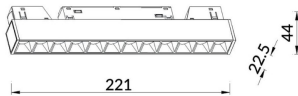

Linear accent tracklight

Lavov tracklight from the family Linear accent tracklight with a power of 12W and a beam angle of 24°. With a real lumen output of 1200lm and an efficiency of 100lm/W. Made in Die cast aluminium and finished in black color. ON-OFF .

Item code	86.TL01.H321.02
Product type	Indoor
Category	Tracklights
Family	Magnetic Track
Subfamily	Linear accent tracklight
Pictograms	

Scheme

Photometry

Product	
Real power (W)	12
Real luminous flux (Lm)	1200lm
Luminous efficiency (Lm/W)	100
Beam angle (°)	24°
Colour	black
Chip Brand	OARAM
Control gear included	YES
Control gear	ON-OFF
Average life time (h)	50000hrs L80 B10
Colour temperature (K)	3000
Colour consistency (SDCM)	SDCM<3
CRI	90