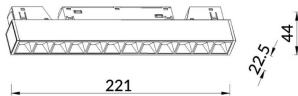

Linear accent tracklight

Lavov tracklight from the family Linear accent tracklight with a power of 12W and a beam angle of 24°. With a real lumen output of 1200lm and an efficiency of 100lm/W. Made in Die cast aluminium and finished in white color. DALI Brightness Dim 0.1~100%.

Item code	86.TL01.H323.01
Product type	Indoor
Category	Tracklights
Family	Magnetic Track
Subfamily	Linear accent tracklight

Pictograms	

Product	
Real power (W)	12
Real luminous flux (Lm)	1200lm
Luminous efficiency (Lm/W)	100
Beam angle (°)	24°
Colour	white
Chip Brand	OARAM
Control gear included	YES
Control gear	DALI Brightness Dim 0.1~100%
Flicker Free	Yes
Average life time (h)	50000hrs L80 B10
Colour temperature (K)	3000
Colour consistency (SDCM)	SDCM<3
CRI	90

Scheme

Photometry