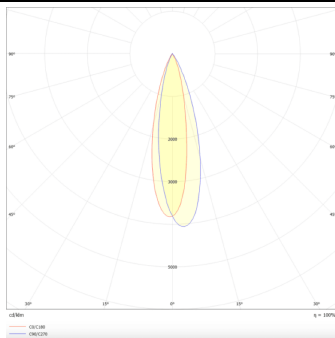

Linear accent tracklight

Lavov tracklight from the family Linear accent tracklight with a power of 12W and a beam angle of 24°. With a real lumen output of 1200lm and an efficiency of 100lm/W. Made in Die cast aluminium and finished in black color. DALI Brightness Dim 0.1~100%.

Item code	86.TL01.H323.02
Product type	Indoor
Category	Tracklights
Family	Magnetic Track
Subfamily	Linear accent tracklight
Pictograms	

Scheme

Photometry

Product	
Real power (W)	12
Real luminous flux (Lm)	1200lm
Luminous efficiency (Lm/W)	100
Beam angle (°)	24°
Colour	black
Chip Brand	OARAM
Control gear included	YES
Control gear	DALI Brightness Dim 0.1~100%
Flicker Free	Yes
Average life time (h)	50000hrs L80 B10
Colour temperature (K)	3000
Colour consistency (SDCM)	SDCM<3
CRI	90