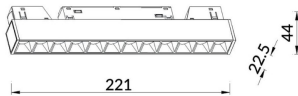

Linear accent tracklight

Lavov tracklight from the family Linear accent tracklight with a power of 12W and a beam angle of 24°. With a real lumen output of 1200lm and an efficiency of 100lm/W. Made in Die cast aluminium and finished in black color. DALI Brightness Dim 0.1~100%.

Item code	86.TL01.H323.02
Product type	Indoor
Category	Tracklights
Family	Magnetic Track
Subfamily	Linear accent tracklight
Pictograms	

Scheme

Photometry

Product	
Real power (W)	12
Real luminous flux (Lm)	1200lm
Luminous efficiency (Lm/W)	100
Beam angle (°)	24°
Colour	black
Chip Brand	OARAM
Control gear included	YES
Control gear	DALI Brightness Dim 0.1~100%
Flicker Free	Yes
Average life time (h)	50000hrs L80 B10
Colour temperature (K)	3000
Colour consistency (SDCM)	SDCM<3
CRI	90