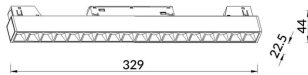

Linear accent tracklight

Lavov tracklight from the family Linear accent tracklight with a power of 18W and a beam angle of 15°. With a real lumen output of 1800lm and an efficiency of 100lm/W. Made in Die cast aluminium and finished in white color. ON-OFF .

Item code	86.TL01.I311.01
Product type	Indoor
Category	Tracklights
Family	Magnetic Track
Subfamily	Linear accent tracklight
Pictograms	

Scheme

Product	
Real power (W)	18
Real luminous flux (Lm)	1800lm
Luminous efficiency (Lm/W)	100
Beam angle (°)	15°
Colour	white
Chip Brand	OARAM
Control gear included	YES
Control gear	ON-OFF
Average life time (h)	50000hrs L80 B10
Colour temperature (K)	3000
Colour consistency (SDCM)	SDCM<3
CRI	90