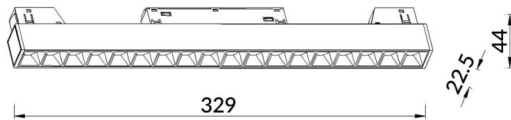

Linear accent tracklight

Lavov tracklight from the family Linear accent tracklight with a power of 18W and a beam angle of 15°. With a real lumen output of 1800lm and an efficiency of 100lm/W. Made in Die cast aluminium and finished in white color. ON-OFF .

Item code	86.TL01.I311.01
Product type	Indoor
Category	Tracklights
Family	Magnetic Track
Subfamily	Linear accent tracklight
Pictograms	

Scheme

Product	
Real power (W)	18
Real luminous flux (Lm)	1800lm
Luminous efficiency (Lm/W)	100
Beam angle (°)	15°
Colour	white
Chip Brand	OARAM
Control gear included	YES
Control gear	ON-OFF
Average life time (h)	50000hrs L80 B10
Colour temperature (K)	3000
Colour consistency (SDCM)	SDCM<3
CRI	90