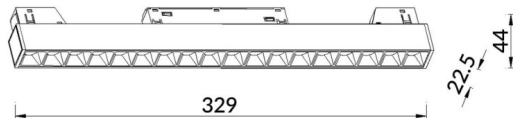

Linear accent tracklight

Lavov tracklight from the family Linear accent tracklight with a power of 18W and a beam angle of 15°. With a real lumen output of 1800lm and an efficiency of 100lm/W. Made in Die cast aluminium and finished in white color. ON-OFF .

Scheme

Item code	86.TL01.I311.01
Product type	Indoor
Category	Tracklights
Family	Magnetic Track
Subfamily	Linear accent tracklight
Pictograms	

Product	
Real power (W)	18
Real luminous flux (Lm)	1800lm
Luminous efficiency (Lm/W)	100
Beam angle (º)	15°
Colour	white
Chip Brand	OARAM
Control gear included	YES
Control gear	ON-OFF
Average life time (h)	50000hrs L80 B10
Colour temperature (K)	3000
Colour consistency (SDCM)	SDCM<3
CRI	90