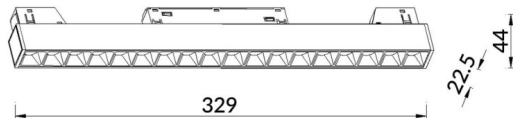

### Linear accent tracklight

Lavov tracklight from the family Linear accent tracklight with a power of 18W and a beam angle of 15°. With a real lumen output of 1800lm and an efficiency of 100lm/W. Made in Die cast aluminium and finished in white color. ON-OFF .

### Scheme

Item code	86.TL01.I311.01
Product type	Indoor
Category	Tracklights
Family	Magnetic Track
Subfamily	Linear accent tracklight
Pictograms	

Product	
Real power (W)	18
Real luminous flux (Lm)	1800lm
Luminous efficiency (Lm/W)	100
Beam angle (°)	15°
Colour	white
Chip Brand	OARAM
Control gear included	YES
Control gear	ON-OFF
Light source	LED
Type of LED	SMD
Average life time (h)	50000hrs L80 B10
Colour temperature (K)	3000
Colour consistency (SDCM)	SDCM3
CRI	90