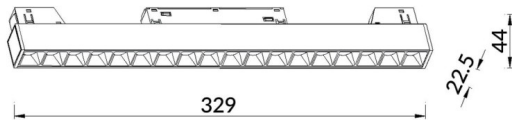

### Linear accent tracklight

Lavov tracklight from the family Linear accent tracklight with a power of 18W and a beam angle of 15°. With a real lumen output of 1800lm and an efficiency of 100lm/W. Made in Die cast aluminium and finished in black color. ON-OFF .

#### Scheme

Item code	86.TL01.I311.02
Product type	Indoor
Category	Tracklights
Family	Magnetic Track
Subfamily	Linear accent tracklight
Pictograms	

Product	
Real power (W)	18
Real luminous flux (Lm)	1800lm
Luminous efficiency (Lm/W)	100
Beam angle (°)	15°
Colour	black
Chip Brand	OARAM
Control gear included	YES
Control gear	ON-OFF
Light source	LED
Type of LED	SMD
Average life time (h)	50000hrs L80 B10
Colour temperature (K)	3000
Colour consistency (SDCM)	SDCM3
CRI	90