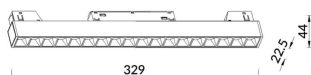

Linear accent tracklight

Lavov tracklight from the family Linear accent tracklight with a power of 18W and a beam angle of 15°. With a real lumen output of 1800lm and an efficiency of 100lm/W. Made in Die cast aluminium and finished in black color. ON-OFF .

Item code	86.TL01.I311.02
Product type	Indoor
Category	Tracklights
Family	Magnetic Track
Subfamily	Linear accent tracklight
Pictograms	

Scheme

Product	
Real power (W)	18
Real luminous flux (Lm)	1800lm
Luminous efficiency (Lm/W)	100
Beam angle (°)	15°
Colour	black
Chip Brand	OARAM
Control gear included	YES
Control gear	ON-OFF
Average life time (h)	50000hrs L80 B10
Colour temperature (K)	3000
Colour consistency (SDCM)	SDCM<3
CRI	90