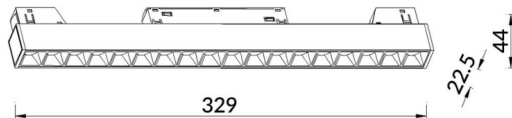

### Linear accent tracklight

Lavov tracklight from the family Linear accent tracklight with a power of 18W and a beam angle of 15°. With a real lumen output of 1800lm and an efficiency of 100lm/W. Made in Die cast aluminium and finished in black color. ON-OFF .

#### Scheme

Item code	86.TL01.I311.02
Product type	Indoor
Category	Tracklights
Family	Magnetic Track
Subfamily	Linear accent tracklight
Pictograms	

Product	
Real power (W)	18
Real luminous flux (Lm)	1800lm
Luminous efficiency (Lm/W)	100
Beam angle (&ordm;)	15°
Colour	black
Chip Brand	OARAM
Control gear included	YES
Control gear	ON-OFF
Average life time (h)	50000hrs L80 B10
Colour temperature (K)	3000
Colour consistency (SDCM)	SDCM<3
CRI	90