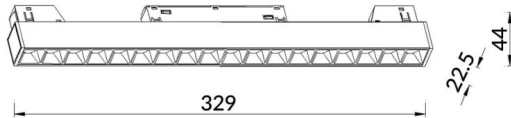

Linear accent tracklight

Lavov tracklight from the family Linear accent tracklight with a power of 18W and a beam angle of 15°. With a real lumen output of 1800lm and an efficiency of 100lm/W. Made in Die cast aluminium and finished in black color. ON-OFF .

Scheme

Item code	86.TL01.I311.02
Product type	Indoor
Category	Tracklights
Family	Magnetic Track
Subfamily	Linear accent tracklight
Pictograms	

Product	
Real power (W)	18
Real luminous flux (Lm)	1800lm
Luminous efficiency (Lm/W)	100
Beam angle (º)	15°
Colour	black
Chip Brand	OARAM
Control gear included	YES
Control gear	ON-OFF
Average life time (h)	50000hrs L80 B10
Colour temperature (K)	3000
Colour consistency (SDCM)	SDCM<3
CRI	90