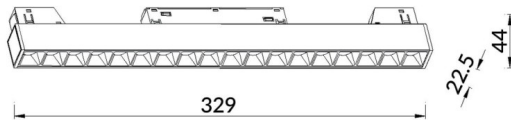

Linear accent tracklight

Lavov tracklight from the family Linear accent tracklight with a power of 18W and a beam angle of 15°. With a real lumen output of 1800lm and an efficiency of 100lm/W. Made in Die cast aluminium and finished in white color. DALI Brightness Dim 0.1~100%.

Scheme

Item code	86.TL01.I313.01
Product type	Indoor
Category	Tracklights
Family	Magnetic Track
Subfamily	Linear accent tracklight
Pictograms	

Product	
Real power (W)	18
Real luminous flux (Lm)	1800lm
Luminous efficiency (Lm/W)	100
Beam angle (º)	15°
Colour	white
Chip Brand	OARAM
Control gear included	YES
Control gear	DALI Brightness Dim 0.1~100%
Flicker Free	Yes
Average life time (h)	50000hrs L80 B10
Colour temperature (K)	3000
Colour consistency (SDCM)	SDCM<3
CRI	90