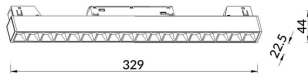

Linear accent tracklight

Lavov tracklight from the family Linear accent tracklight with a power of 18W and a beam angle of 15°. With a real lumen output of 1800lm and an efficiency of 100lm/W. Made in Die cast aluminium and finished in white color. DALI Brightness Dim 0.1~100%.

Item code	86.TL01.I313.01
Product type	Indoor
Category	Tracklights
Family	Magnetic Track
Subfamily	Linear accent tracklight

Pictograms

Scheme

Product

Real power (W)	18
Real luminous flux (Lm)	1800lm
Luminous efficiency (Lm/W)	100
Beam angle (°)	15°
Colour	white
Chip Brand	OARAM
Control gear included	YES
Control gear	DALI Brightness Dim 0.1~100%
Flicker Free	Yes
Average life time (h)	50000hrs L80 B10
Colour temperature (K)	3000
Colour consistency (SDCM)	SDCM<3
CRI	90