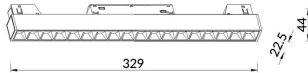

Linear accent tracklight

Lavov tracklight from the family Linear accent tracklight with a power of 18W and a beam angle of 15°. With a real lumen output of 1800lm and an efficiency of 100lm/W. Made in Die cast aluminium and finished in white color. DALI Brightness Dim 0.1~100%.

Item code	86.TL01.I313.01
Product type	Indoor
Category	Tracklights
Family	Magnetic Track
Subfamily	Linear accent tracklight
Pictograms	

Scheme

Product

Real power (W)	18
Real luminous flux (Lm)	1800lm
Luminous efficiency (Lm/W)	100
Beam angle (°)	15°
Colour	white
Chip Brand	OARAM
Control gear included	YES
Control gear	DALI Brightness Dim 0.1~100%
Flicker Free	Yes
Average life time (h)	50000hrs L80 B10
Colour temperature (K)	3000
Colour consistency (SDCM)	SDCM<3
CRI	90