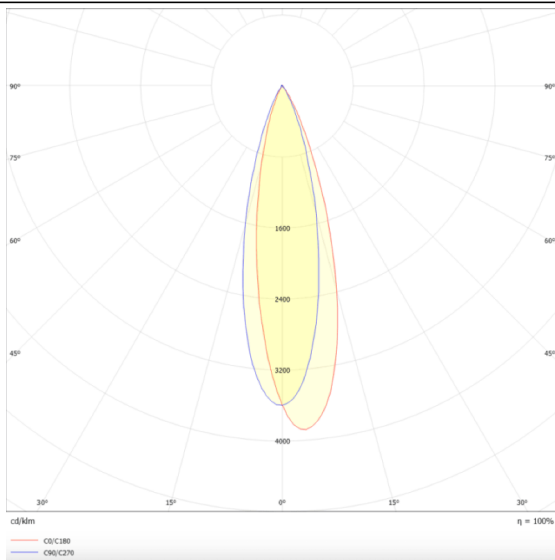

Linear accent tracklight

Lavov tracklight from the family Linear accent tracklight with a power of 18W and a beam angle of 24°. With a real lumen output of 1800lm and an efficiency of 100lm/W. Made in Die cast aluminium and finished in white color. ON-OFF .

Scheme

Photometry

Item code	86.TL01.I321.01
Product type	Indoor
Category	Tracklights
Family	Magnetic Track
Subfamily	Linear accent tracklight

Pictograms

Product	
Real power (W)	18
Real luminous flux (Lm)	1800lm
Luminous efficiency (Lm/W)	100
Beam angle (°)	24°
Colour	white
Chip Brand	OARAM
Control gear included	YES
Control gear	ON-OFF
Light source	LED
Type of LED	SMD
Average life time (h)	50000hrs L80 B10
Colour temperature (K)	3000
Colour consistency (SDCM)	SDCM3
CRI	90