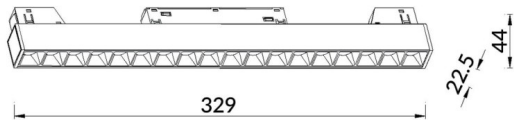

Linear accent tracklight

Lavov tracklight from the family Linear accent tracklight with a power of 18W and a beam angle of 24°. With a real lumen output of 1800lm and an efficiency of 100lm/W. Made in Die cast aluminium and finished in white color. ON-OFF .

Scheme

Product	
Real power (W)	18
Real luminous flux (Lm)	1800lm
Luminous efficiency (Lm/W)	100
Beam angle (&ordm;)	24°
Colour	white
Chip Brand	OARAM
Control gear included	YES
Control gear	ON-OFF
Average life time (h)	50000hrs L80 B10
Colour tepeper (K)	3000
Colour consistency (SDCM)	SDCM<3
CRI	90