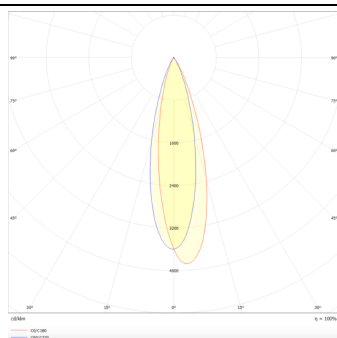

Linear accent tracklight

Lavov tracklight from the family Linear accent tracklight with a power of 18W and a beam angle of 24°. With a real lumen output of 1800lm and an efficiency of 100lm/W. Made in Die cast aluminium and finished in white color. ON-OFF .

Item code	86.TL01.I321.01
Product type	Indoor
Category	Tracklights
Family	Magnetic Track
Subfamily	Linear accent tracklight
Pictograms	

Scheme

Photometry

Product	
Real power (W)	18
Real luminous flux (Lm)	1800lm
Luminous efficiency (Lm/W)	100
Beam angle (°)	24°
Colour	white
Chip Brand	OARAM
Control gear included	YES
Control gear	ON-OFF
Average life time (h)	50000hrs L80 B10
Colour temperature (K)	3000
Colour consistency (SDCM)	SDCM<3
CRI	90