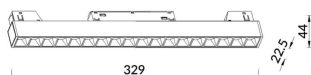

Linear accent tracklight

Lavov tracklight from the family Linear accent tracklight with a power of 18W and a beam angle of 24°. With a real lumen output of 1800lm and an efficiency of 100lm/W. Made in Die cast aluminium and finished in white color. ON-OFF .

Item code	86.TL01.I321.01
Product type	Indoor
Category	Tracklights
Family	Magnetic Track
Subfamily	Linear accent tracklight
Pictograms	

Scheme

Photometry

Product	
Real power (W)	18
Real luminous flux (Lm)	1800lm
Luminous efficiency (Lm/W)	100
Beam angle (°)	24°
Colour	white
Chip Brand	OARAM
Control gear included	YES
Control gear	ON-OFF
Average life time (h)	50000hrs L80 B10
Colour temperature (K)	3000
Colour consistency (SDCM)	SDCM<3
CRI	90