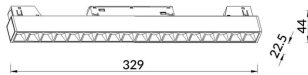

Linear accent tracklight

Lavov tracklight from the family Linear accent tracklight with a power of 18W and a beam angle of 24°. With a real lumen output of 1800lm and an efficiency of 100lm/W. Made in Die cast aluminium and finished in white color. ON-OFF .

Item code	86.TL01.I321.01
Product type	Indoor
Category	Tracklights
Family	Magnetic Track
Subfamily	Linear accent tracklight
Pictograms	

Scheme

Product	
Real power (W)	18
Real luminous flux (Lm)	1800lm
Luminous efficiency (Lm/W)	100
Beam angle (°)	24°
Colour	white
Chip Brand	OARAM
Control gear included	YES
Control gear	ON-OFF
Average life time (h)	50000hrs L80 B10
Colour temperature (K)	3000
Colour consistency (SDCM)	SDCM<3
CRI	90