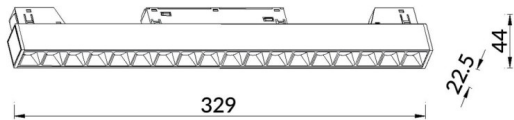

Linear accent tracklight

Lavov tracklight from the family Linear accent tracklight with a power of 18W and a beam angle of 24°. With a real lumen output of 1800lm and an efficiency of 100lm/W. Made in Die cast aluminium and finished in white color. ON-OFF .

Scheme

Photometry

Item code	86.TL01.I321.01
Product type	Indoor
Category	Tracklights
Family	Magnetic Track
Subfamily	Linear accent tracklight

Pictograms

Product	
Real power (W)	18
Real luminous flux (Lm)	1800lm
Luminous efficiency (Lm/W)	100
Beam angle (°)	24°
Colour	white
Chip Brand	OARAM
Control gear included	YES
Control gear	ON-OFF
Light source	LED
Type of LED	SMD
Average life time (h)	50000hrs L80 B10
Colour temperature (K)	3000
Colour consistency (SDCM)	SDCM3
CRI	90