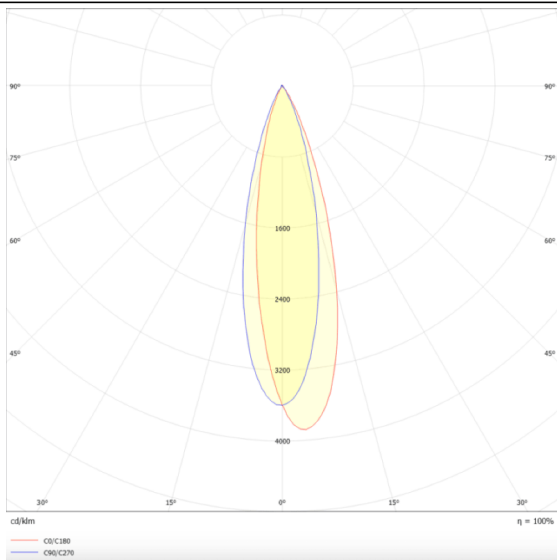

Photometry

Item code	86.TL01.I321.02
Product type	Indoor
Category	Tracklights
Family	Magnetic Track
Subfamily	Linear accent tracklight
Pictograms	

Product	
Real power (W)	18
Real luminous flux (Lm)	1800lm
Luminous efficiency (Lm/W)	100
Beam angle (&ordm;)	24°
Colour	black
Chip Brand	OARAM
Control gear included	YES
Control gear	ON-OFF
Average life time (h)	50000hrs L80 B10
Colour tepepature (K)	3000
Colour consistency (SDCM)	SDCM<3
CRI	90