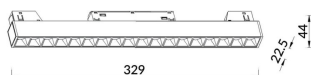

### Linear accent tracklight

Lavov tracklight from the family Linear accent tracklight with a power of 18W and a beam angle of 24°. With a real lumen output of 1800lm and an efficiency of 100lm/W. Made in Die cast aluminium and finished in black color. ON-OFF .

### Photometry

Product	
Real power (W)	18
Real luminous flux (Lm)	1800lm
Luminous efficiency (Lm/W)	100
Beam angle (°)	24°
Colour	black
Chip Brand	OARAM
Control gear included	YES
Control gear	ON-OFF
Average life time (h)	50000hrs L80 B10
Colour temperature (K)	3000
Colour consistency (SDCM)	SDCM<3
CRI	90