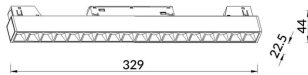

Linear accent tracklight

Lavov tracklight from the family Linear accent tracklight with a power of 18W and a beam angle of 24°. With a real lumen output of 1800lm and an efficiency of 100lm/W. Made in Die cast aluminium and finished in black color. ON-OFF .

Item code	86.TL01.I321.02
Product type	Indoor
Category	Tracklights
Family	Magnetic Track
Subfamily	Linear accent tracklight
Pictograms	

Scheme

Photometry

Product	
Real power (W)	18
Real luminous flux (Lm)	1800lm
Luminous efficiency (Lm/W)	100
Beam angle (°)	24°
Colour	black
Chip Brand	OARAM
Control gear included	YES
Control gear	ON-OFF
Average life time (h)	50000hrs L80 B10
Colour temperature (K)	3000
Colour consistency (SDCM)	SDCM<3
CRI	90