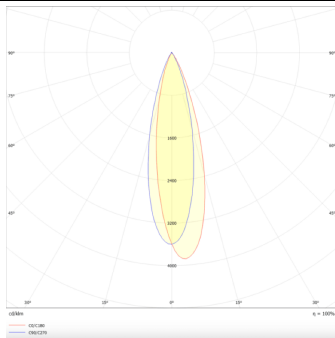

Linear accent tracklight

Lavov tracklight from the family Linear accent tracklight with a power of 18W and a beam angle of 24°. With a real lumen output of 1800lm and an efficiency of 100lm/W. Made in Die cast aluminium and finished in black color. ON-OFF .

Item code	86.TL01.I321.02
Product type	Indoor
Category	Tracklights
Family	Magnetic Track
Subfamily	Linear accent tracklight
Pictograms	

Scheme

Photometry

Product	
Real power (W)	18
Real luminous flux (Lm)	1800lm
Luminous efficiency (Lm/W)	100
Beam angle (°)	24°
Colour	black
Chip Brand	OARAM
Control gear included	YES
Control gear	ON-OFF
Average life time (h)	50000hrs L80 B10
Colour temperature (K)	3000
Colour consistency (SDCM)	SDCM<3
CRI	90