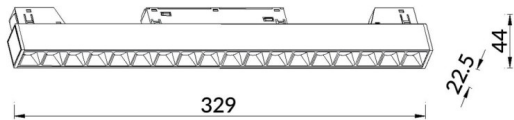

Linear accent tracklight

Lavov tracklight from the family Linear accent tracklight with a power of 18W and a beam angle of 24°. With a real lumen output of 1800lm and an efficiency of 100lm/W. Made in Die cast aluminium and finished in black color. ON-OFF .

Scheme

Photometry

Item code	86.TL01.I321.02
Product type	Indoor
Category	Tracklights
Family	Magnetic Track
Subfamily	Linear accent tracklight
Pictograms	

Product	
Real power (W)	18
Real luminous flux (Lm)	1800lm
Luminous efficiency (Lm/W)	100
Beam angle (&ordm;)	24°
Colour	black
Chip Brand	OARAM
Control gear included	YES
Control gear	ON-OFF
Average life time (h)	50000hrs L80 B10
Colour tepepature (K)	3000
Colour consistency (SDCM)	SDCM<3
CRI	90