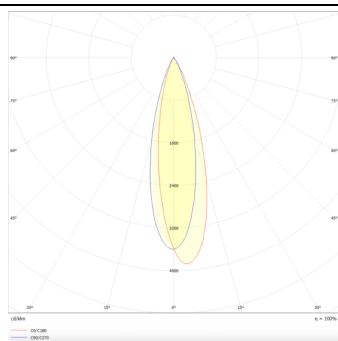

### Linear accent tracklight

Lavov tracklight from the family Linear accent tracklight with a power of 18W and a beam angle of 24°. With a real lumen output of 1800lm and an efficiency of 100lm/W. Made in Die cast aluminium and finished in black color. ON-OFF .

### Photometry

Product	
Real power (W)	18
Real luminous flux (Lm)	1800lm
Luminous efficiency (Lm/W)	100
Beam angle (°)	24°
Colour	black
Chip Brand	OARAM
Control gear included	YES
Control gear	ON-OFF
Average life time (h)	50000hrs L80 B10
Colour temperature (K)	3000
Colour consistency (SDCM)	SDCM<3
CRI	90