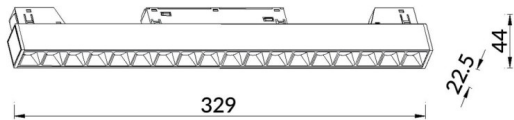

Linear accent tracklight

Lavov tracklight from the family Linear accent tracklight with a power of 18W and a beam angle of 24°. With a real lumen output of 1800lm and an efficiency of 100lm/W. Made in Die cast aluminium and finished in black color. ON-OFF .

Item code	86.TL01.I321.02
Product type	Indoor
Category	Tracklights
Family	Magnetic Track
Subfamily	Linear accent tracklight

Pictograms

Scheme

Product

Real power (W)	18
Real luminous flux (Lm)	1800lm
Luminous efficiency (Lm/W)	100
Beam angle (°)	24°
Colour	black
Chip Brand	OARAM
Control gear included	YES
Control gear	ON-OFF
Light source	LED
Type of LED	SMD
Average life time (h)	50000hrs L80 B10
Colour temperature (K)	3000
Colour consistency (SDCM)	SDCM3
CRI	90