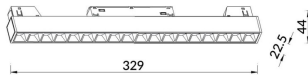

Linear accent tracklight

Lavov tracklight from the family Linear accent tracklight with a power of 18W and a beam angle of 24°. With a real lumen output of 1800lm and an efficiency of 100lm/W. Made in Die cast aluminium and finished in white color. DALI Brightness Dim 0.1~100%.

Item code	86.TL01.I323.01
Product type	Indoor
Category	Tracklights
Family	Magnetic Track
Subfamily	Linear accent tracklight

Pictograms

Scheme

Product

Real power (W)	18
Real luminous flux (Lm)	1800lm
Luminous efficiency (Lm/W)	100
Beam angle (°)	24°
Colour	white
Chip Brand	OARAM
Control gear included	YES
Control gear	DALI Brightness Dim 0.1~100%
Flicker Free	Yes
Average life time (h)	50000hrs L80 B10
Colour temperature (K)	3000
Colour consistency (SDCM)	SDCM<3
CRI	90