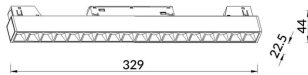

Linear accent tracklight

Lavov tracklight from the family Linear accent tracklight with a power of 18W and a beam angle of 24°. With a real lumen output of 1800lm and an efficiency of 100lm/W. Made in Die cast aluminium and finished in black color. DALI Brightness Dim 0.1~100%.

Item code	86.TL01.I323.02
Product type	Indoor
Category	Tracklights
Family	Magnetic Track
Subfamily	Linear accent tracklight
Pictograms	

Scheme

Product

Real power (W)	18
Real luminous flux (Lm)	1800lm
Luminous efficiency (Lm/W)	100
Beam angle (°)	24°
Colour	black
Chip Brand	OARAM
Control gear included	YES
Control gear	DALI Brightness Dim 0.1~100%
Flicker Free	Yes
Average life time (h)	50000hrs L80 B10
Colour temperature (K)	3000
Colour consistency (SDCM)	SDCM<3
CRI	90

Photometry