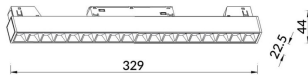

Linear accent tracklight

Lavov tracklight from the family Linear accent tracklight with a power of 18W and a beam angle of 24°. With a real lumen output of 1800lm and an efficiency of 100lm/W. Made in Die cast aluminium and finished in black color. DALI Brightness Dim 0.1~100%.

Item code	86.TL01.I323.02
Product type	Indoor
Category	Tracklights
Family	Magnetic Track
Subfamily	Linear accent tracklight

Pictograms

Scheme

Product

Real power (W)	18
Real luminous flux (Lm)	1800lm
Luminous efficiency (Lm/W)	100
Beam angle (°)	24°
Colour	black
Chip Brand	OARAM
Control gear included	YES
Control gear	DALI Brightness Dim 0.1~100%
Flicker Free	Yes
Average life time (h)	50000hrs L80 B10
Colour temperature (K)	3000
Colour consistency (SDCM)	SDCM<3
CRI	90