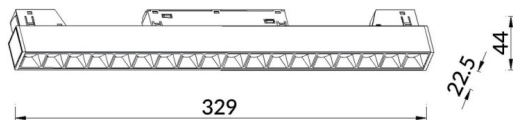

Linear accent tracklight

Lavov tracklight from the family Linear accent tracklight with a power of 18W and a beam angle of 36°. With a real lumen output of 1800lm and an efficiency of 100lm/W. Made in Die cast aluminium and finished in white color. ON-OFF .

Scheme

Item code	86.TL01.I331.01
Product type	Indoor
Category	Tracklights
Family	Magnetic Track
Subfamily	Linear accent tracklight
Pictograms	

Product	
Real power (W)	18
Real luminous flux (Lm)	1800lm
Luminous efficiency (Lm/W)	100
Beam angle (°)	36°
Colour	white
Chip Brand	OARAM
Control gear included	YES
Control gear	ON-OFF
Light source	LED
Type of LED	SMD
Average life time (h)	50000hrs L80 B10
Colour temperature (K)	3000
Colour consistency (SDCM)	SDCM3
CRI	90