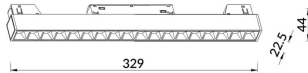

Linear accent tracklight

Lavov tracklight from the family Linear accent tracklight with a power of 18W and a beam angle of 36°. With a real lumen output of 1800lm and an efficiency of 100lm/W. Made in Die cast aluminium and finished in white color. ON-OFF .

Item code	86.TL01.I331.01
Product type	Indoor
Category	Tracklights
Family	Magnetic Track
Subfamily	Linear accent tracklight
Pictograms	

Scheme

Product	
Real power (W)	18
Real luminous flux (Lm)	1800lm
Luminous efficiency (Lm/W)	100
Beam angle (°)	36°
Colour	white
Chip Brand	OARAM
Control gear included	YES
Control gear	ON-OFF
Average life time (h)	50000hrs L80 B10
Colour temperature (K)	3000
Colour consistency (SDCM)	SDCM<3
CRI	90