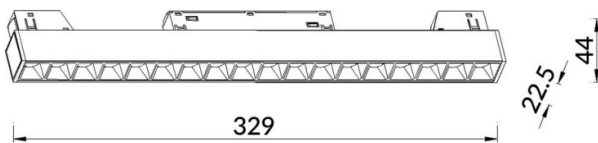

Linear accent tracklight

Lavov tracklight from the family Linear accent tracklight with a power of 18W and a beam angle of 36°. With a real lumen output of 1800lm and an efficiency of 100lm/W. Made in Die cast aluminium and finished in white color. ON-OFF .

Item code	86.TL01.I331.01
Product type	Indoor
Category	Tracklights
Family	Magnetic Track
Subfamily	Linear accent tracklight
Pictograms	

Scheme

Product	
Real power (W)	18
Real luminous flux (Lm)	1800lm
Luminous efficiency (Lm/W)	100
Beam angle (°)	36°
Colour	white
Chip Brand	OARAM
Control gear included	YES
Control gear	ON-OFF
Average life time (h)	50000hrs L80 B10
Colour temperature (K)	3000
Colour consistency (SDCM)	SDCM<3
CRI	90