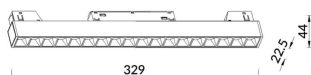

Linear accent tracklight

Lavov tracklight from the family Linear accent tracklight with a power of 18W and a beam angle of 36°. With a real lumen output of 1800lm and an efficiency of 100lm/W. Made in Die cast aluminium and finished in white color. ON-OFF .

Item code	86.TL01.I331.01
Product type	Indoor
Category	Tracklights
Family	Magnetic Track
Subfamily	Linear accent tracklight
Pictograms	

Scheme

Product	
Real power (W)	18
Real luminous flux (Lm)	1800lm
Luminous efficiency (Lm/W)	100
Beam angle (°)	36°
Colour	white
Chip Brand	OARAM
Control gear included	YES
Control gear	ON-OFF
Average life time (h)	50000hrs L80 B10
Colour temperature (K)	3000
Colour consistency (SDCM)	SDCM<3
CRI	90