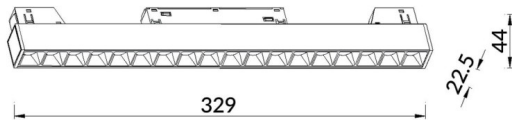

Linear accent tracklight

Lavov tracklight from the family Linear accent tracklight with a power of 18W and a beam angle of 36°. With a real lumen output of 1800lm and an efficiency of 100lm/W. Made in Die cast aluminium and finished in white color. ON-OFF .

Scheme

Item code	86.TL01.I331.01
Product type	Indoor
Category	Tracklights
Family	Magnetic Track
Subfamily	Linear accent tracklight
Pictograms	

Product	
Real power (W)	18
Real luminous flux (Lm)	1800lm
Luminous efficiency (Lm/W)	100
Beam angle (º)	36°
Colour	white
Chip Brand	OARAM
Control gear included	YES
Control gear	ON-OFF
Average life time (h)	50000hrs L80 B10
Colour temperature (K)	3000
Colour consistency (SDCM)	SDCM<3
CRI	90