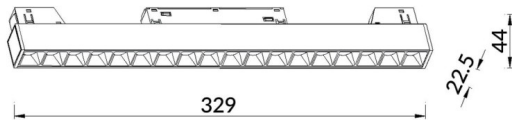

Linear accent tracklight

Lavov tracklight from the family Linear accent tracklight with a power of 18W and a beam angle of 36°. With a real lumen output of 1800lm and an efficiency of 100lm/W. Made in Die cast aluminium and finished in black color. ON-OFF .

Scheme

Item code	86.TL01.I331.02
Product type	Indoor
Category	Tracklights
Family	Magnetic Track
Subfamily	Linear accent tracklight
Pictograms	

Product	
Real power (W)	18
Real luminous flux (Lm)	1800lm
Luminous efficiency (Lm/W)	100
Beam angle (°)	36°
Colour	black
Chip Brand	OARAM
Control gear included	YES
Control gear	ON-OFF
Light source	LED
Type of LED	SMD
Average life time (h)	50000hrs L80 B10
Colour temperature (K)	3000
Colour consistency (SDCM)	SDCM3
CRI	90