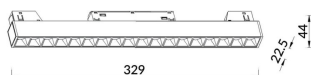

Linear accent tracklight

Lavov tracklight from the family Linear accent tracklight with a power of 18W and a beam angle of 36°. With a real lumen output of 1800lm and an efficiency of 100lm/W. Made in Die cast aluminium and finished in black color. ON-OFF .

Item code	86.TL01.I331.02
Product type	Indoor
Category	Tracklights
Family	Magnetic Track
Subfamily	Linear accent tracklight
Pictograms	

Scheme

Product	
Real power (W)	18
Real luminous flux (Lm)	1800lm
Luminous efficiency (Lm/W)	100
Beam angle (°)	36°
Colour	black
Chip Brand	OARAM
Control gear included	YES
Control gear	ON-OFF
Average life time (h)	50000hrs L80 B10
Colour temperature (K)	3000
Colour consistency (SDCM)	SDCM<3
CRI	90