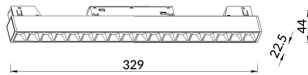

Linear accent tracklight

Lavov tracklight from the family Linear accent tracklight with a power of 18W and a beam angle of 36°. With a real lumen output of 1800lm and an efficiency of 100lm/W. Made in Die cast aluminium and finished in black color. ON-OFF .

Item code	86.TL01.I331.02
Product type	Indoor
Category	Tracklights
Family	Magnetic Track
Subfamily	Linear accent tracklight
Pictograms	

Scheme

Product	
Real power (W)	18
Real luminous flux (Lm)	1800lm
Luminous efficiency (Lm/W)	100
Beam angle (°)	36°
Colour	black
Chip Brand	OARAM
Control gear included	YES
Control gear	ON-OFF
Average life time (h)	50000hrs L80 B10
Colour temperature (K)	3000
Colour consistency (SDCM)	SDCM<3
CRI	90