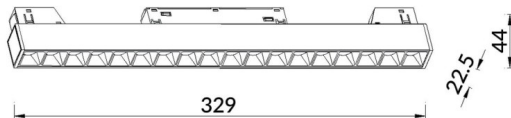

Linear accent tracklight

Lavov tracklight from the family Linear accent tracklight with a power of 18W and a beam angle of 36°. With a real lumen output of 1800lm and an efficiency of 100lm/W. Made in Die cast aluminium and finished in black color. ON-OFF .

Scheme

Item code	86.TL01.I331.02
Product type	Indoor
Category	Tracklights
Family	Magnetic Track
Subfamily	Linear accent tracklight
Pictograms	

Product	
Real power (W)	18
Real luminous flux (Lm)	1800lm
Luminous efficiency (Lm/W)	100
Beam angle (º)	36°
Colour	black
Chip Brand	OARAM
Control gear included	YES
Control gear	ON-OFF
Average life time (h)	50000hrs L80 B10
Colour temperature (K)	3000
Colour consistency (SDCM)	SDCM<3
CRI	90