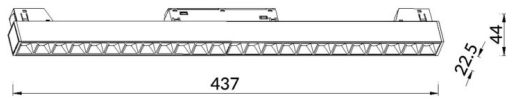

Linear accent tracklight

Lavov tracklight from the family Linear accent tracklight with a power of 24W and a beam angle of 15°. With a real lumen output of 2400lm and an efficiency of 100lm/W. Made in Die cast aluminium and finished in white color. ON-OFF .

Scheme

Item code	86.TL01.J311.01
Product type	Indoor
Category	Tracklights
Family	Magnetic Track
Subfamily	Linear accent tracklight
Pictograms	

Product	
Real power (W)	24
Real luminous flux (Lm)	2400lm
Luminous efficiency (Lm/W)	100
Beam angle (°)	15°
Colour	white
Chip Brand	OARAM
Control gear included	YES
Control gear	ON-OFF
Light source	LED
Type of LED	SMD
Average life time (h)	50000hrs L80 B10
Colour temperature (K)	3000
Colour consistency (SDCM)	SDCM3
CRI	90