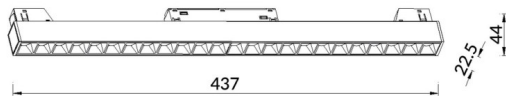

Linear accent tracklight

Lavov tracklight from the family Linear accent tracklight with a power of 24W and a beam angle of 15°. With a real lumen output of 2400lm and an efficiency of 100lm/W. Made in Die cast aluminium and finished in white color. ON-OFF .

Scheme

Item code	86.TL01.J311.01
Product type	Indoor
Category	Tracklights
Family	Magnetic Track
Subfamily	Linear accent tracklight
Pictograms	

Product	
Real power (W)	24
Real luminous flux (Lm)	2400lm
Luminous efficiency (Lm/W)	100
Beam angle (º)	15°
Colour	white
Chip Brand	OARAM
Control gear included	YES
Control gear	ON-OFF
Average life time (h)	50000hrs L80 B10
Colour temperature (K)	3000
Colour consistency (SDCM)	SDCM<3
CRI	90