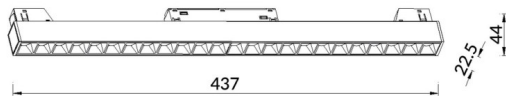

### Linear accent tracklight

Lavov tracklight from the family Linear accent tracklight with a power of 24W and a beam angle of 15°. With a real lumen output of 2400lm and an efficiency of 100lm/W. Made in Die cast aluminium and finished in black color. ON-OFF .

### Scheme

Item code	86.TL01.J311.02
Product type	Indoor
Category	Tracklights
Family	Magnetic Track
Subfamily	Linear accent tracklight
Pictograms	

Product	
Real power (W)	24
Real luminous flux (Lm)	2400lm
Luminous efficiency (Lm/W)	100
Beam angle (°)	15°
Colour	black
Chip Brand	OARAM
Control gear included	YES
Control gear	ON-OFF
Light source	LED
Type of LED	SMD
Average life time (h)	50000hrs L80 B10
Colour temperature (K)	3000
Colour consistency (SDCM)	SDCM3
CRI	90