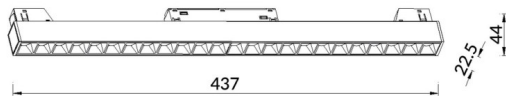

Linear accent tracklight

Lavov tracklight from the family Linear accent tracklight with a power of 24W and a beam angle of 15°. With a real lumen output of 2400lm and an efficiency of 100lm/W. Made in Die cast aluminium and finished in black color. ON-OFF .

Scheme

Item code	86.TL01.J311.02
Product type	Indoor
Category	Tracklights
Family	Magnetic Track
Subfamily	Linear accent tracklight
Pictograms	

Product	
Real power (W)	24
Real luminous flux (Lm)	2400lm
Luminous efficiency (Lm/W)	100
Beam angle (º)	15°
Colour	black
Chip Brand	OARAM
Control gear included	YES
Control gear	ON-OFF
Average life time (h)	50000hrs L80 B10
Colour temperature (K)	3000
Colour consistency (SDCM)	SDCM<3
CRI	90