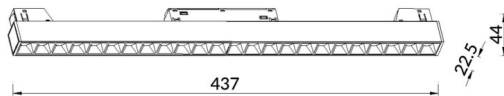

Linear accent tracklight

Lavov tracklight from the family Linear accent tracklight with a power of 24W and a beam angle of 15°. With a real lumen output of 2400lm and an efficiency of 100lm/W. Made in Die cast aluminium and finished in black color. DALI Brightness Dim 0.1~100%.

Scheme

Item code	86.TL01.J313.02
Product type	Indoor
Category	Tracklights
Family	Magnetic Track
Subfamily	Linear accent tracklight
Pictograms	

Product	
Real power (W)	24
Real luminous flux (Lm)	2400lm
Luminous efficiency (Lm/W)	100
Beam angle (&ordm;)	15°
Colour	black
Chip Brand	OARAM
Control gear included	YES
Control gear	DALI Brightness Dim 0.1~100%
Flicker Free	Yes
Average life time (h)	50000hrs L80 B10
Colour temperature (K)	3000
Colour consistency (SDCM)	SDCM<3
CRI	90