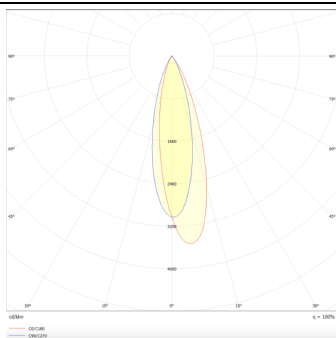

Linear accent tracklight

Lavov tracklight from the family Linear accent tracklight with a power of 24W and a beam angle of 24°. With a real lumen output of 2400lm and an efficiency of 100lm/W. Made in Die cast aluminium and finished in white color. ON-OFF .

Photometry

Product

Real power (W)	24
Real luminous flux (Lm)	2400lm
Luminous efficiency (Lm/W)	100
Beam angle (°)	24°
Colour	white
Chip Brand	OARAM
Control gear included	YES
Control gear	ON-OFF
Average life time (h)	50000hrs L80 B10
Colour temperature (K)	3000
Colour consistency (SDCM)	SDCM<3
CRI	90