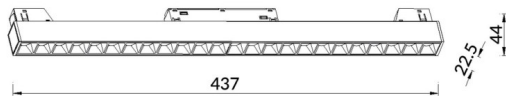

Linear accent tracklight

Lavov tracklight from the family Linear accent tracklight with a power of 24W and a beam angle of 24°. With a real lumen output of 2400lm and an efficiency of 100lm/W. Made in Die cast aluminium and finished in white color. ON-OFF .

Scheme

Photometry

Item code	86.TL01.J321.01
Product type	Indoor
Category	Tracklights
Family	Magnetic Track
Subfamily	Linear accent tracklight
Pictograms	

Product	
Real power (W)	24
Real luminous flux (Lm)	2400lm
Luminous efficiency (Lm/W)	100
Beam angle (°)	24°
Colour	white
Chip Brand	OARAM
Control gear included	YES
Control gear	ON-OFF
Light source	LED
Type of LED	SMD
Average life time (h)	50000hrs L80 B10
Colour temperature (K)	3000
Colour consistency (SDCM)	SDCM3
CRI	90