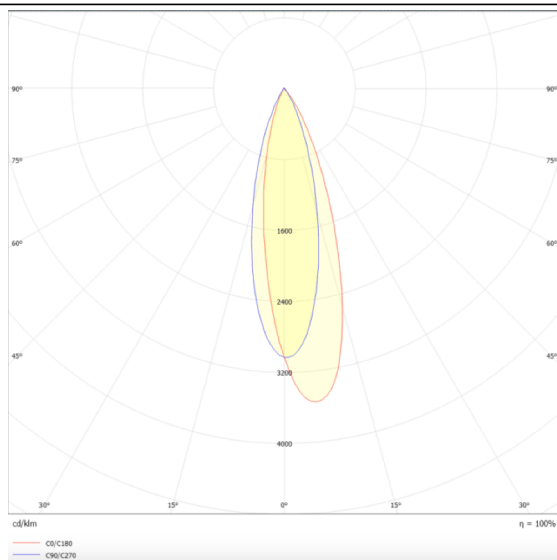

Linear accent tracklight

Lavov tracklight from the family Linear accent tracklight with a power of 24W and a beam angle of 24°. With a real lumen output of 2400lm and an efficiency of 100lm/W. Made in Die cast aluminium and finished in white color. ON-OFF .

Scheme

Photometry

Item code	86.TL01.J321.01
Product type	Indoor
Category	Tracklights
Family	Magnetic Track
Subfamily	Linear accent tracklight
Pictograms	

Product	
Real power (W)	24
Real luminous flux (Lm)	2400lm
Luminous efficiency (Lm/W)	100
Beam angle (°)	24°
Colour	white
Chip Brand	OARAM
Control gear included	YES
Control gear	ON-OFF
Light source	LED
Type of LED	SMD
Average life time (h)	50000hrs L80 B10
Colour temperature (K)	3000
Colour consistency (SDCM)	SDCM3
CRI	90