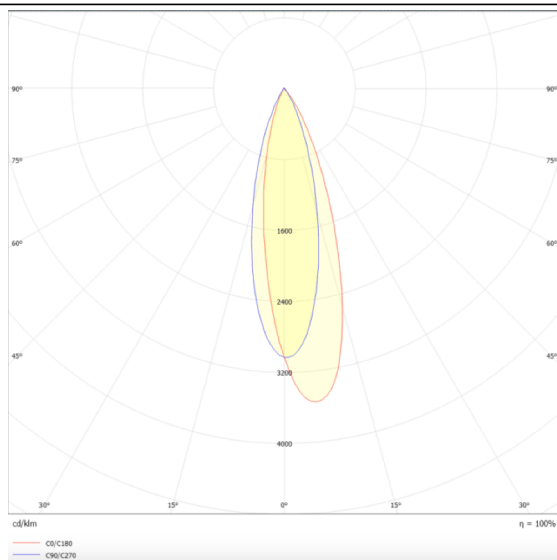

### Linear accent tracklight

Lavov tracklight from the family Linear accent tracklight with a power of 24W and a beam angle of 24°. With a real lumen output of 2400lm and an efficiency of 100lm/W. Made in Die cast aluminium and finished in black color. ON-OFF .

### Scheme

### Photometry

Item code	86.TL01.J321.02
Product type	Indoor
Category	Tracklights
Family	Magnetic Track
Subfamily	Linear accent tracklight
Pictograms	

Product	
Real power (W)	24
Real luminous flux (Lm)	2400lm
Luminous efficiency (Lm/W)	100
Beam angle (&ordm;)	24°
Colour	black
Chip Brand	OARAM
Control gear included	YES
Control gear	ON-OFF
Average life time (h)	50000hrs L80 B10
Colour temperature (K)	3000
Colour consistency (SDCM)	SDCM<3
CRI	90