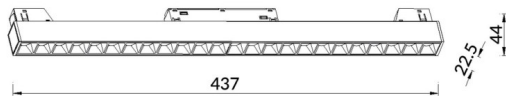

### Linear accent tracklight

Lavov tracklight from the family Linear accent tracklight with a power of 24W and a beam angle of 24°. With a real lumen output of 2400lm and an efficiency of 100lm/W. Made in Die cast aluminium and finished in black color. ON-OFF .

### Photometry

Item code	86.TL01.J321.02
Product type	Indoor
Category	Tracklights
Family	Magnetic Track
Subfamily	Linear accent tracklight
Pictograms	

Product	
Real power (W)	24
Real luminous flux (Lm)	2400lm
Luminous efficiency (Lm/W)	100
Beam angle (&ordm;)	24°
Colour	black
Chip Brand	OARAM
Control gear included	YES
Control gear	ON-OFF
Average life time (h)	50000hrs L80 B10
Colour temperature (K)	3000
Colour consistency (SDCM)	SDCM<3
CRI	90