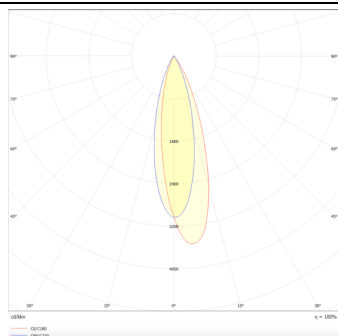

Linear accent tracklight

Lavov tracklight from the family Linear accent tracklight with a power of 24W and a beam angle of 24°. With a real lumen output of 2400lm and an efficiency of 100lm/W. Made in Die cast aluminium and finished in black color. ON-OFF .

Item code	86.TL01.J321.02
Product type	Indoor
Category	Tracklights
Family	Magnetic Track
Subfamily	Linear accent tracklight
Pictograms	

Scheme

Photometry

Product

Real power (W)	24
Real luminous flux (Lm)	2400lm
Luminous efficiency (Lm/W)	100
Beam angle (°)	24°
Colour	black
Chip Brand	OARAM
Control gear included	YES
Control gear	ON-OFF
Average life time (h)	50000hrs L80 B10
Colour temperature (K)	3000
Colour consistency (SDCM)	SDCM<3
CRI	90