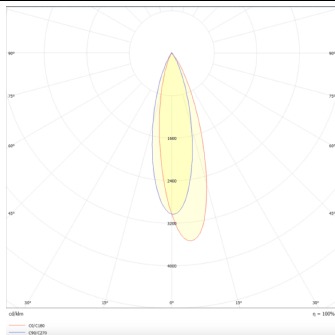

Linear accent tracklight

Lavov tracklight from the family Linear accent tracklight with a power of 24W and a beam angle of 24°. With a real lumen output of 2400lm and an efficiency of 100lm/W. Made in Die cast aluminium and finished in black color. DALI Brightness Dim 0.1~100%.

Item code	86.TL01.J323.02
Product type	Indoor
Category	Tracklights
Family	Magnetic Track
Subfamily	Linear accent tracklight
Pictograms	

Scheme

Photometry

Product

Real power (W)	24
Real luminous flux (Lm)	2400lm
Luminous efficiency (Lm/W)	100
Beam angle (°)	24°
Colour	black
Chip Brand	OARAM
Control gear included	YES
Control gear	DALI Brightness Dim 0.1~100%
Flicker Free	Yes
Average life time (h)	50000hrs L80 B10
Colour temperature (K)	3000
Colour consistency (SDCM)	SDCM<3
CRI	90