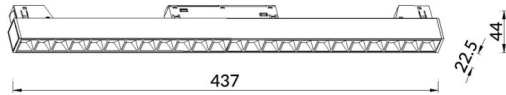

Linear accent tracklight

Lavov tracklight from the family Linear accent tracklight with a power of 24W and a beam angle of 36°. With a real lumen output of 2400lm and an efficiency of 100lm/W. Made in Die cast aluminium and finished in black color. ON-OFF .

Scheme

Item code	86.TL01.J331.02
Product type	Indoor
Category	Tracklights
Family	Magnetic Track
Subfamily	Linear accent tracklight
Pictograms	

Product	
Real power (W)	24
Real luminous flux (Lm)	2400lm
Luminous efficiency (Lm/W)	100
Beam angle (º)	36°
Colour	black
Chip Brand	OARAM
Control gear included	YES
Control gear	ON-OFF
Average life time (h)	50000hrs L80 B10
Colour temperature (K)	3000
Colour consistency (SDCM)	SDCM<3
CRI	90