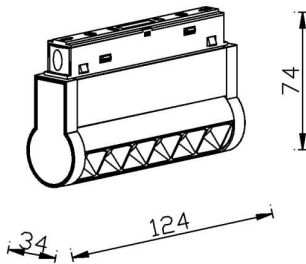

Linear accent tracklight adjustable

Lavov tracklight from the family Linear accent tracklight adjustable with a power of 6W and a beam angle of 15°. With a real lumen output of 600lm and an efficiency of 100lm/W. Made in Die cast aluminium and finished in white color. ON-OFF .

Item code	86.TL01.K311.01
Product type	Indoor
Category	Tracklights
Family	Magnetic Track
Subfamily	Linear accent tracklight adjustable

Pictograms

Scheme

Product	
Real power (W)	6
Real luminous flux (Lm)	600lm
Luminous efficiency (Lm/W)	100
Beam angle (°)	15°
Colour	white
Chip Brand	OSRAM
Control gear included	YES
Control gear	ON-OFF
Average life time (h)	50000hrs L80 B10
Colour temperature (K)	3000
Colour consistency (SDCM)	SDCM<3
CRI	90