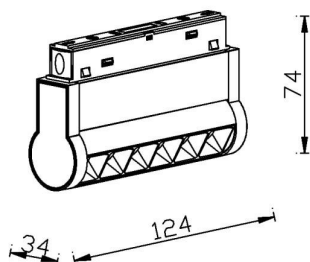

Linear accent tracklight adjustable

Lavov tracklight from the family Linear accent tracklight adjustable with a power of 6W and a beam angle of 15°. With a real lumen output of 600lm and an efficiency of 100lm/W. Made in Die cast aluminium and finished in white color. ON-OFF .

Item code	86.TL01.K311.01
Product type	Indoor
Category	Tracklights
Family	Magnetic Track
Subfamily	Linear accent tracklight adjustable

Pictograms

Scheme

Product	
Real power (W)	6
Real luminous flux (Lm)	600lm
Luminous efficiency (Lm/W)	100
Beam angle (°)	15°
Colour	white
Chip Brand	OSRAM
Control gear included	YES
Control gear	ON-OFF
Average life time (h)	50000hrs L80 B10
Colour temperature (K)	3000
Colour consistency (SDCM)	SDCM<3
CRI	90