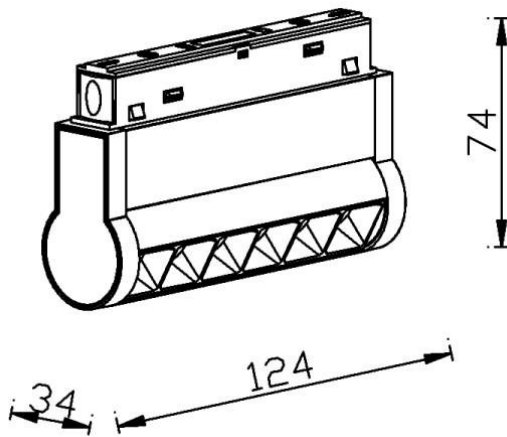

Linear accent tracklight adjustable

Lavov tracklight from the family Linear accent tracklight adjustable with a power of 6W and a beam angle of 15°. With a real lumen output of 600lm and an efficiency of 100lm/W. Made in Die cast aluminium and finished in white color. ON-OFF .

Item code	86.TL01.K311.01
Product type	Indoor
Category	Tracklights
Family	Magnetic Track
Subfamily	Linear accent tracklight adjustable

Pictograms

Scheme

Product	
Real power (W)	6
Real luminous flux (Lm)	600lm
Luminous efficiency (Lm/W)	100
Beam angle (&ordm;)	15°
Colour	white
Chip Brand	OSRAM
Control gear included	YES
Control gear	ON-OFF
Average life time (h)	50000hrs L80 B10
Colour temperature (K)	3000
Colour consistency (SDCM)	SDCM<3
CRI	90