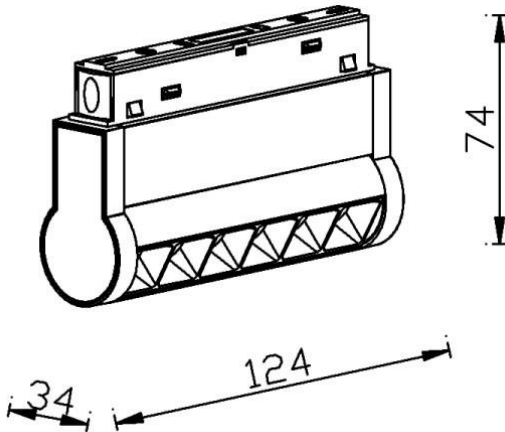

Linear accent tracklight adjustable

Lavov tracklight from the family Linear accent tracklight adjustable with a power of 6W and a beam angle of 15°. With a real lumen output of 600lm and an efficiency of 100lm/W. Made in Die cast aluminium and finished in white color. ON-OFF .

Item code	86.TL01.K311.01
Product type	Indoor
Category	Tracklights
Family	Magnetic Track
Subfamily	Linear accent tracklight adjustable

Pictograms

Scheme

Product	
Real power (W)	6
Real luminous flux (Lm)	600lm
Luminous efficiency (Lm/W)	100
Beam angle (°)	15°
Colour	white
Chip Brand	OSRAM
Control gear included	YES
Control gear	ON-OFF
Light source	LED
Type of LED	SMD
Average life time (h)	50000hrs L80 B10
Colour temperature (K)	3000
Colour consistency (SDCM)	SDCM3
CRI	90