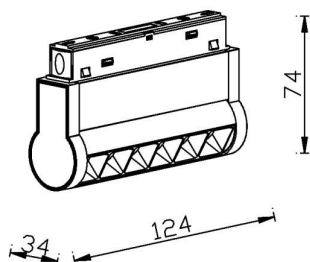

### Linear accent tracklight adjustable

Lavov tracklight from the family Linear accent tracklight adjustable with a power of 6W and a beam angle of 15°. With a real lumen output of 600lm and an efficiency of 100lm/W. Made in Die cast aluminium and finished in black color. ON-OFF .

<b>Item code</b>	<b>86.TL01.K311.02</b>
<b>Product type</b>	<b>Indoor</b>
<b>Category</b>	<b>Tracklights</b>
<b>Family</b>	<b>Magnetic Track</b>
<b>Subfamily</b>	<b>Linear accent tracklight adjustable</b>

#### Scheme

<b>Product</b>	
<b>Real power (W)</b>	<b>6</b>
<b>Real luminous flux (Lm)</b>	<b>600lm</b>
<b>Luminous efficiency (Lm/W)</b>	<b>100</b>
<b>Beam angle (°)</b>	<b>15°</b>
<b>Colour</b>	<b>black</b>
<b>Chip Brand</b>	<b>OSRAM</b>
<b>Control gear included</b>	<b>YES</b>
<b>Control gear</b>	<b>ON-OFF</b>
<b>Average life time (h)</b>	<b>50000hrs L80 B10</b>
<b>Colour temperature (K)</b>	<b>3000</b>
<b>Colour consistency (SDCM)</b>	<b>SDCM&lt;3</b>
<b>CRI</b>	<b>90</b>