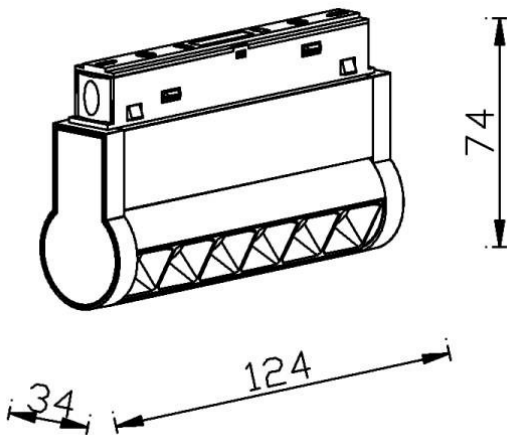

Linear accent tracklight adjustable

Lavov tracklight from the family Linear accent tracklight adjustable with a power of 6W and a beam angle of 15°. With a real lumen output of 600lm and an efficiency of 100lm/W. Made in Die cast aluminium and finished in black color. ON-OFF .

Item code	86.TL01.K311.02
Product type	Indoor
Category	Tracklights
Family	Magnetic Track
Subfamily	Linear accent tracklight adjustable

Pictograms

Scheme

Product	
Real power (W)	6
Real luminous flux (Lm)	600lm
Luminous efficiency (Lm/W)	100
Beam angle (&ordm;)	15°
Colour	black
Chip Brand	OSRAM
Control gear included	YES
Control gear	ON-OFF
Average life time (h)	50000hrs L80 B10
Colour teperature (K)	3000
Colour consistency (SDCM)	SDCM<3
CRI	90