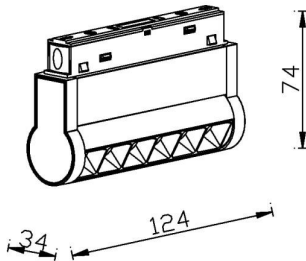

Linear accent tracklight adjustable

Lavov tracklight from the family Linear accent tracklight adjustable with a power of 6W and a beam angle of 15°. With a real lumen output of 600lm and an efficiency of 100lm/W. Made in Die cast aluminium and finished in black color. ON-OFF .

Item code	86.TL01.K311.02
Product type	Indoor
Category	Tracklights
Family	Magnetic Track
Subfamily	Linear accent tracklight adjustable

Pictograms

Scheme

Product	
Real power (W)	6
Real luminous flux (Lm)	600lm
Luminous efficiency (Lm/W)	100
Beam angle (°)	15°
Colour	black
Chip Brand	OSRAM
Control gear included	YES
Control gear	ON-OFF
Average life time (h)	50000hrs L80 B10
Colour temperature (K)	3000
Colour consistency (SDCM)	SDCM<3
CRI	90