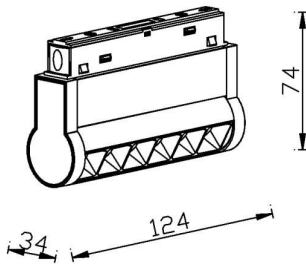

Linear accent tracklight adjustable

Lavov tracklight from the family Linear accent tracklight adjustable with a power of 6W and a beam angle of 15°. With a real lumen output of 600lm and an efficiency of 100lm/W. Made in Die cast aluminium and finished in black color. ON-OFF .

Item code	86.TL01.K311.02
Product type	Indoor
Category	Tracklights
Family	Magnetic Track
Subfamily	Linear accent tracklight adjustable

Pictograms

Scheme

Product	
Real power (W)	6
Real luminous flux (Lm)	600lm
Luminous efficiency (Lm/W)	100
Beam angle (°)	15°
Colour	black
Chip Brand	OSRAM
Control gear included	YES
Control gear	ON-OFF
Average life time (h)	50000hrs L80 B10
Colour temperature (K)	3000
Colour consistency (SDCM)	SDCM<3
CRI	90