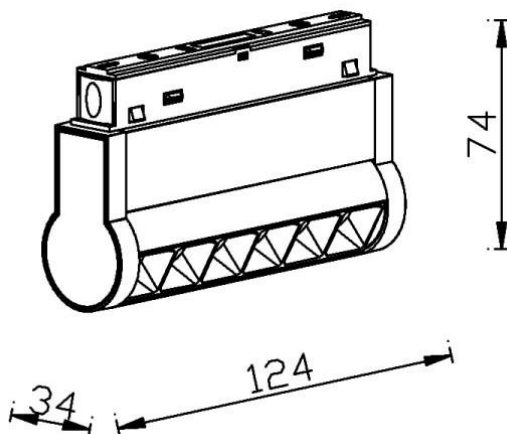

Linear accent tracklight adjustable

Lavov tracklight from the family Linear accent tracklight adjustable with a power of 6W and a beam angle of 15°. With a real lumen output of 600lm and an efficiency of 100lm/W. Made in Die cast aluminium and finished in black color. ON-OFF .

Item code	86.TL01.K311.02
Product type	Indoor
Category	Tracklights
Family	Magnetic Track
Subfamily	Linear accent tracklight adjustable

Pictograms

Scheme

Product	
Real power (W)	6
Real luminous flux (Lm)	600lm
Luminous efficiency (Lm/W)	100
Beam angle (°)	15°
Colour	black
Chip Brand	OSRAM
Control gear included	YES
Control gear	ON-OFF
Light source	LED
Type of LED	SMD
Average life time (h)	50000hrs L80 B10
Colour temperature (K)	3000
Colour consistency (SDCM)	SDCM3
CRI	90