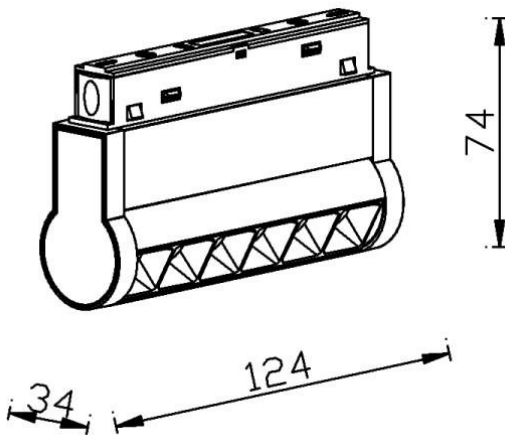

### Linear accent tracklight adjustable

Lavov tracklight from the family Linear accent tracklight adjustable with a power of 6W and a beam angle of 15°. With a real lumen output of 600lm and an efficiency of 100lm/W. Made in Die cast aluminium and finished in white color. DALI Brightness Dim 0.1~100%.

Scheme

Item code	86.TL01.K313.01
Product type	Indoor
Category	Tracklights
Family	Magnetic Track
Subfamily	Linear accent tracklight adjustable
Pictograms	

Product	
Real power (W)	6
Real luminous flux (Lm)	600lm
Luminous efficiency (Lm/W)	100
Beam angle (&ordm;)	15°
Colour	white
Chip Brand	OSRAM
Control gear included	YES
Control gear	DALI Brightness Dim 0.1~100%
Flicker Free	Yes
Average life time (h)	50000hrs L80 B10
Colour temperature (K)	3000
Colour consistency (SDCM)	SDCM<3
CRI	90