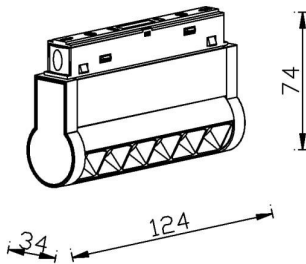

Linear accent tracklight adjustable

Lavov tracklight from the family Linear accent tracklight adjustable with a power of 6W and a beam angle of 15°. With a real lumen output of 600lm and an efficiency of 100lm/W. Made in Die cast aluminium and finished in white color. DALI Brightness Dim 0.1~100%.

Item code	86.TL01.K313.01
Product type	Indoor
Category	Tracklights
Family	Magnetic Track
Subfamily	Linear accent tracklight adjustable

Pictograms

Scheme

Product	
Real power (W)	6
Real luminous flux (Lm)	600lm
Luminous efficiency (Lm/W)	100
Beam angle (°)	15°
Colour	white
Chip Brand	OSRAM
Control gear included	YES
Control gear	DALI Brightness Dim 0.1~100%
Flicker Free	Yes
Average life time (h)	50000hrs L80 B10
Colour temperature (K)	3000
Colour consistency (SDCM)	SDCM<3
CRI	90