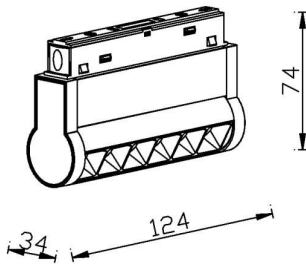

Linear accent tracklight adjustable

Lavov tracklight from the family Linear accent tracklight adjustable with a power of 6W and a beam angle of 15°. With a real lumen output of 600lm and an efficiency of 100lm/W. Made in Die cast aluminium and finished in black color. DALI Brightness Dim 0.1~100%.

Item code	86.TL01.K313.02
Product type	Indoor
Category	Tracklights
Family	Magnetic Track
Subfamily	Linear accent tracklight adjustable

Pictograms

Scheme

Product	
Real power (W)	6
Real luminous flux (Lm)	600lm
Luminous efficiency (Lm/W)	100
Beam angle (°)	15°
Colour	black
Chip Brand	OSRAM
Control gear included	YES
Control gear	DALI Brightness Dim 0.1~100%
Flicker Free	Yes
Average life time (h)	50000hrs L80 B10
Colour temperature (K)	3000
Colour consistency (SDCM)	SDCM<3
CRI	90