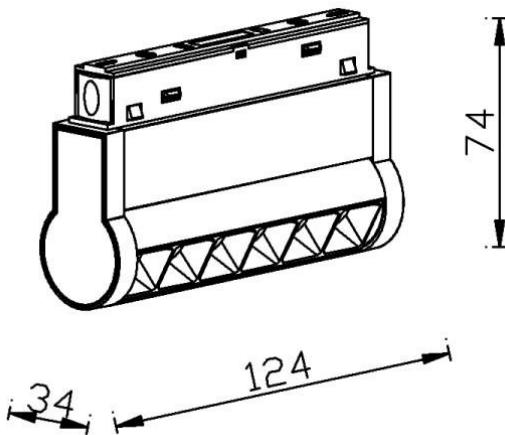

Linear accent tracklight adjustable

Lavov tracklight from the family Linear accent tracklight adjustable with a power of 6W and a beam angle of 15°. With a real lumen output of 600lm and an efficiency of 100lm/W. Made in Die cast aluminium and finished in black color. DALI Brightness Dim 0.1~100%.

Scheme

Item code	86.TL01.K313.02
Product type	Indoor
Category	Tracklights
Family	Magnetic Track
Subfamily	Linear accent tracklight adjustable
Pictograms	

Product	
Real power (W)	6
Real luminous flux (Lm)	600lm
Luminous efficiency (Lm/W)	100
Beam angle (º)	15°
Colour	black
Chip Brand	OSRAM
Control gear included	YES
Control gear	DALI Brightness Dim 0.1~100%
Flicker Free	Yes
Average life time (h)	50000hrs L80 B10
Colour temperature (K)	3000
Colour consistency (SDCM)	SDCM<3
CRI	90