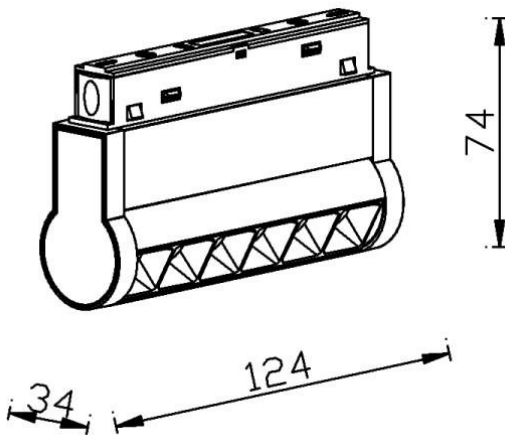

Linear accent tracklight adjustable

Lavov tracklight from the family Linear accent tracklight adjustable with a power of 6W and a beam angle of 15°. With a real lumen output of 600lm and an efficiency of 100lm/W. Made in Die cast aluminium and finished in black color. DALI Brightness Dim 0.1~100%.

Scheme

Item code	86.TL01.K313.02
Product type	Indoor
Category	Tracklights
Family	Magnetic Track
Subfamily	Linear accent tracklight adjustable
Pictograms	

Product	
Real power (W)	6
Real luminous flux (Lm)	600lm
Luminous efficiency (Lm/W)	100
Beam angle (°)	15°
Colour	black
Chip Brand	OSRAM
Control gear included	YES
Control gear	DALI Brightness Dim 0.1~100%
Flicker Free	Yes
Light source	LED
Type of LED	SMD
Average life time (h)	50000hrs L80 B10
Colour temperature (K)	3000
Colour consistency (SDCM)	SDCM3
CRI	90