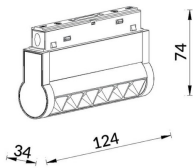

Linear accent tracklight adjustable

Lavov tracklight from the family Linear accent tracklight adjustable with a power of 6W and a beam angle of 24°. With a real lumen output of 600lm and an efficiency of 100lm/W. Made in Die cast aluminium and finished in white color. ON-OFF .

Item code	86.TL01.K321.01
Product type	Indoor
Category	Tracklights
Family	Magnetic Track
Subfamily	Linear accent tracklight adjustable

Pictograms					

Scheme

Photometry

Product	
Real power (W)	6
Real luminous flux (Lm)	600lm
Luminous efficiency (Lm/W)	100
Beam angle (°)	24°
Colour	white
Chip Brand	OSRAM
Control gear included	YES
Control gear	ON-OFF
Average life time (h)	50000hrs L80 B10
Colour temperature (K)	3000
Colour consistency (SDCM)	SDCM<3
CRI	90