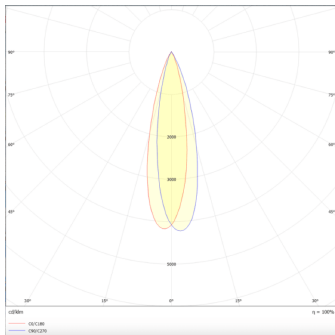

Linear accent tracklight adjustable

Lavov tracklight from the family Linear accent tracklight adjustable with a power of 6W and a beam angle of 24°. With a real lumen output of 600lm and an efficiency of 100lm/W. Made in Die cast aluminium and finished in white color. ON-OFF .

Item code	86.TL01.K321.01
Product type	Indoor
Category	Tracklights
Family	Magnetic Track
Subfamily	Linear accent tracklight adjustable

Pictograms					

Scheme

Photometry

Product	
Real power (W)	6
Real luminous flux (Lm)	600lm
Luminous efficiency (Lm/W)	100
Beam angle (°)	24°
Colour	white
Chip Brand	OSRAM
Control gear included	YES
Control gear	ON-OFF
Average life time (h)	50000hrs L80 B10
Colour temperature (K)	3000
Colour consistency (SDCM)	SDCM<3
CRI	90