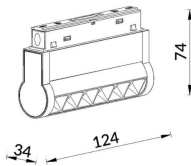

Linear accent tracklight adjustable

Lavov tracklight from the family Linear accent tracklight adjustable with a power of 6W and a beam angle of 24°. With a real lumen output of 600lm and an efficiency of 100lm/W. Made in Die cast aluminium and finished in white color. ON-OFF .

Item code	86.TL01.K321.01
Product type	Indoor
Category	Tracklights
Family	Magnetic Track
Subfamily	Linear accent tracklight adjustable

Pictograms

Product	
Real power (W)	6
Real luminous flux (Lm)	600lm
Luminous efficiency (Lm/W)	100
Beam angle (°)	24°
Colour	white
Chip Brand	OSRAM
Control gear included	YES
Control gear	ON-OFF
Average life time (h)	50000hrs L80 B10
Colour temperature (K)	3000
Colour consistency (SDCM)	SDCM<3
CRI	90

Scheme

Photometry