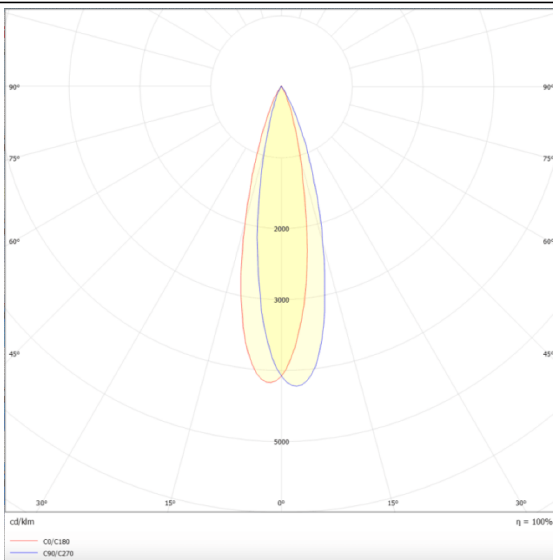

Linear accent tracklight adjustable

Lavov tracklight from the family Linear accent tracklight adjustable with a power of 6W and a beam angle of 24°. With a real lumen output of 600lm and an efficiency of 100lm/W. Made in Die cast aluminium and finished in white color. ON-OFF .

Scheme

Photometry

Item code	86.TL01.K321.01
Product type	Indoor
Category	Tracklights
Family	Magnetic Track
Subfamily	Linear accent tracklight adjustable
Pictograms	

Product	
Real power (W)	6
Real luminous flux (Lm)	600lm
Luminous efficiency (Lm/W)	100
Beam angle (°)	24°
Colour	white
Chip Brand	OSRAM
Control gear included	YES
Control gear	ON-OFF
Light source	LED
Type of LED	SMD
Average life time (h)	50000hrs L80 B10
Colour temperature (K)	3000
Colour consistency (SDCM)	SDCM3
CRI	90