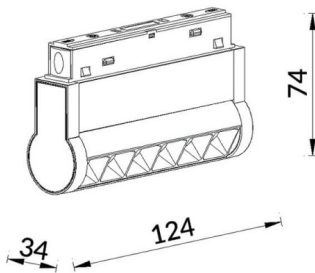

Linear accent tracklight adjustable

Lavov tracklight from the family Linear accent tracklight adjustable with a power of 6W and a beam angle of 24°. With a real lumen output of 600lm and an efficiency of 100lm/W. Made in Die cast aluminium and finished in white color. ON-OFF .

Scheme

Photometry

Item code	86.TL01.K321.01
Product type	Indoor
Category	Tracklights
Family	Magnetic Track
Subfamily	Linear accent tracklight adjustable
Pictograms	

Product	
Real power (W)	6
Real luminous flux (Lm)	600lm
Luminous efficiency (Lm/W)	100
Beam angle (°)	24°
Colour	white
Chip Brand	OSRAM
Control gear included	YES
Control gear	ON-OFF
Light source	LED
Type of LED	SMD
Average life time (h)	50000hrs L80 B10
Colour temperature (K)	3000
Colour consistency (SDCM)	SDCM3
CRI	90