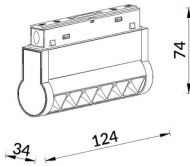

Linear accent tracklight adjustable

Lavov tracklight from the family Linear accent tracklight adjustable with a power of 6W and a beam angle of 24°. With a real lumen output of 600lm and an efficiency of 100lm/W. Made in Die cast aluminium and finished in black color. ON-OFF .

Item code	86.TL01.K321.02
Product type	Indoor
Category	Tracklights
Family	Magnetic Track
Subfamily	Linear accent tracklight adjustable

Pictograms

Scheme

Photometry

Product	
Real power (W)	6
Real luminous flux (Lm)	600lm
Luminous efficiency (Lm/W)	100
Beam angle (°)	24°
Colour	black
Chip Brand	OSRAM
Control gear included	YES
Control gear	ON-OFF
Average life time (h)	50000hrs L80 B10
Colour temperature (K)	3000
Colour consistency (SDCM)	SDCM<3
CRI	90