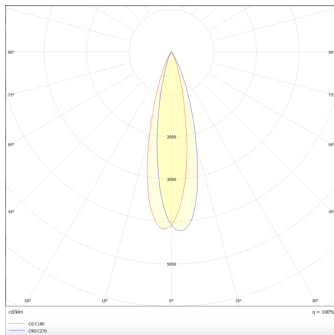

Linear accent tracklight adjustable

Lavov tracklight from the family Linear accent tracklight adjustable with a power of 6W and a beam angle of 24°. With a real lumen output of 600lm and an efficiency of 100lm/W. Made in Die cast aluminium and finished in black color. ON-OFF .

Item code	86.TL01.K321.02
Product type	Indoor
Category	Tracklights
Family	Magnetic Track
Subfamily	Linear accent tracklight adjustable

Pictograms

Scheme

Photometry

Product	
Real power (W)	6
Real luminous flux (Lm)	600lm
Luminous efficiency (Lm/W)	100
Beam angle (°)	24°
Colour	black
Chip Brand	OSRAM
Control gear included	YES
Control gear	ON-OFF
Average life time (h)	50000hrs L80 B10
Colour temperature (K)	3000
Colour consistency (SDCM)	SDCM<3
CRI	90