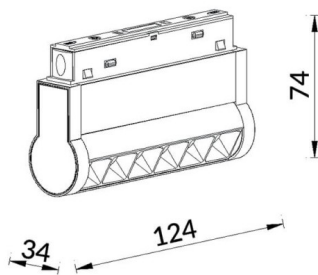

Linear accent tracklight adjustable

Lavov tracklight from the family Linear accent tracklight adjustable with a power of 6W and a beam angle of 24°. With a real lumen output of 600lm and an efficiency of 100lm/W. Made in Die cast aluminium and finished in black color. ON-OFF .

Item code	86.TL01.K321.02
Product type	Indoor
Category	Tracklights
Family	Magnetic Track
Subfamily	Linear accent tracklight adjustable

Pictograms

Scheme

Product

Real power (W)	6
Real luminous flux (Lm)	600lm
Luminous efficiency (Lm/W)	100
Beam angle (&ordm;)	24°
Colour	black
Chip Brand	OSRAM
Control gear included	YES
Control gear	ON-OFF
Average life time (h)	50000hrs L80 B10
Colour tepeature (K)	3000
Colour consistency (SDCM)	SDCM<3
CRI	90