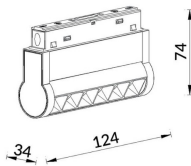

Linear accent tracklight adjustable

Lavov tracklight from the family Linear accent tracklight adjustable with a power of 6W and a beam angle of 24°. With a real lumen output of 600lm and an efficiency of 100lm/W. Made in Die cast aluminium and finished in black color. ON-OFF .

Item code	86.TL01.K321.02
Product type	Indoor
Category	Tracklights
Family	Magnetic Track
Subfamily	Linear accent tracklight adjustable

Pictograms

Product	
Real power (W)	6
Real luminous flux (Lm)	600lm
Luminous efficiency (Lm/W)	100
Beam angle (°)	24°
Colour	black
Chip Brand	OSRAM
Control gear included	YES
Control gear	ON-OFF
Average life time (h)	50000hrs L80 B10
Colour temperature (K)	3000
Colour consistency (SDCM)	SDCM<3
CRI	90

Scheme

Photometry