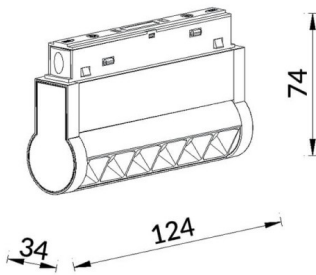

Linear accent tracklight adjustable

Lavov tracklight from the family Linear accent tracklight adjustable with a power of 6W and a beam angle of 24°. With a real lumen output of 600lm and an efficiency of 100lm/W. Made in Die cast aluminium and finished in black color. ON-OFF .

Item code	86.TL01.K321.02
Product type	Indoor
Category	Tracklights
Family	Magnetic Track
Subfamily	Linear accent tracklight adjustable

Pictograms					

Product	
Real power (W)	6
Real luminous flux (Lm)	600lm
Luminous efficiency (Lm/W)	100
Beam angle (°)	24°
Colour	black
Chip Brand	OSRAM
Control gear included	YES
Control gear	ON-OFF
Light source	LED
Type of LED	SMD
Average life time (h)	50000hrs L80 B10
Colour temperature (K)	3000
Colour consistency (SDCM)	SDCM3
CRI	90

Scheme

Photometry