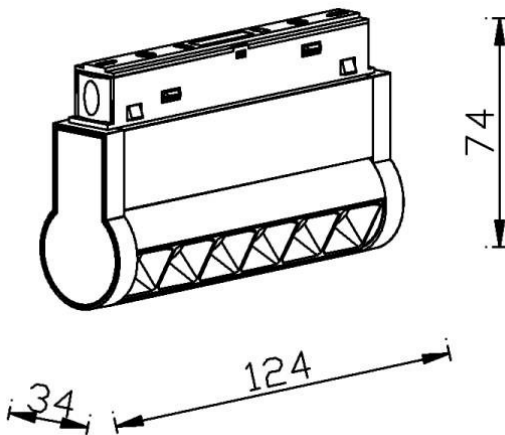

Linear accent tracklight adjustable

Lavov tracklight from the family Linear accent tracklight adjustable with a power of 6W and a beam angle of 36°. With a real lumen output of 600lm and an efficiency of 100lm/W. Made in Die cast aluminium and finished in white color. ON-OFF .

Item code	86.TL01.K331.01
Product type	Indoor
Category	Tracklights
Family	Magnetic Track
Subfamily	Linear accent tracklight adjustable

Pictograms

Scheme

Product	
Real power (W)	6
Real luminous flux (Lm)	600lm
Luminous efficiency (Lm/W)	100
Beam angle (°)	36°
Colour	white
Chip Brand	OSRAM
Control gear included	YES
Control gear	ON-OFF
Light source	LED
Type of LED	SMD
Average life time (h)	50000hrs L80 B10
Colour temperature (K)	3000
Colour consistency (SDCM)	SDCM3
CRI	90