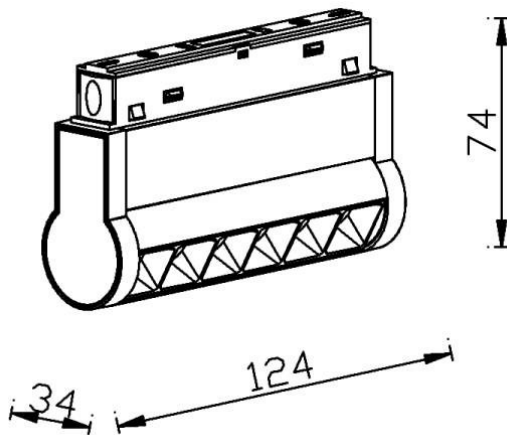

Linear accent tracklight adjustable

Lavov tracklight from the family Linear accent tracklight adjustable with a power of 6W and a beam angle of 36°. With a real lumen output of 600lm and an efficiency of 100lm/W. Made in Die cast aluminium and finished in white color. ON-OFF .

Item code	86.TL01.K331.01
Product type	Indoor
Category	Tracklights
Family	Magnetic Track
Subfamily	Linear accent tracklight adjustable

Pictograms

Scheme

Product	
Real power (W)	6
Real luminous flux (Lm)	600lm
Luminous efficiency (Lm/W)	100
Beam angle (&ordm;)	36°
Colour	white
Chip Brand	OSRAM
Control gear included	YES
Control gear	ON-OFF
Average life time (h)	50000hrs L80 B10
Colour teperature (K)	3000
Colour consistency (SDCM)	SDCM<3
CRI	90