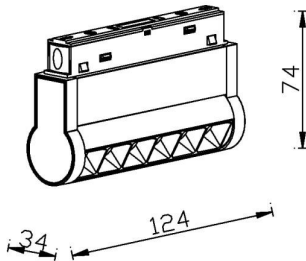

Linear accent tracklight adjustable

Lavov tracklight from the family Linear accent tracklight adjustable with a power of 6W and a beam angle of 36°. With a real lumen output of 600lm and an efficiency of 100lm/W. Made in Die cast aluminium and finished in white color. ON-OFF .

Item code	86.TL01.K331.01
Product type	Indoor
Category	Tracklights
Family	Magnetic Track
Subfamily	Linear accent tracklight adjustable

Pictograms

Scheme

Product	
Real power (W)	6
Real luminous flux (Lm)	600lm
Luminous efficiency (Lm/W)	100
Beam angle (°)	36°
Colour	white
Chip Brand	OSRAM
Control gear included	YES
Control gear	ON-OFF
Average life time (h)	50000hrs L80 B10
Colour temperature (K)	3000
Colour consistency (SDCM)	SDCM<3
CRI	90