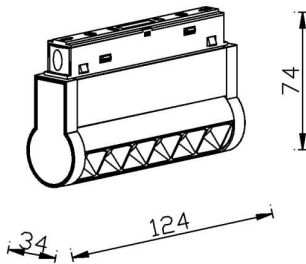

Linear accent tracklight adjustable

Lavov tracklight from the family Linear accent tracklight adjustable with a power of 6W and a beam angle of 36°. With a real lumen output of 600lm and an efficiency of 100lm/W. Made in Die cast aluminium and finished in black color. ON-OFF .

Item code	86.TL01.K331.02
Product type	Indoor
Category	Tracklights
Family	Magnetic Track
Subfamily	Linear accent tracklight adjustable

Pictograms

Scheme

Product	
Real power (W)	6
Real luminous flux (Lm)	600lm
Luminous efficiency (Lm/W)	100
Beam angle (°)	36°
Colour	black
Chip Brand	OSRAM
Control gear included	YES
Control gear	ON-OFF
Average life time (h)	50000hrs L80 B10
Colour temperature (K)	3000
Colour consistency (SDCM)	SDCM<3
CRI	90