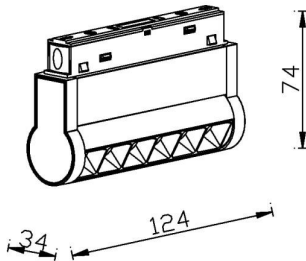

Scheme

Product	
Real power (W)	6
Real luminous flux (Lm)	600lm
Luminous efficiency (Lm/W)	100
Beam angle (°)	36°
Colour	black
Chip Brand	OSRAM
Control gear included	YES
Control gear	ON-OFF
Average life time (h)	50000hrs L80 B10
Colour temperature (K)	3000
Colour consistency (SDCM)	SDCM<3
CRI	90