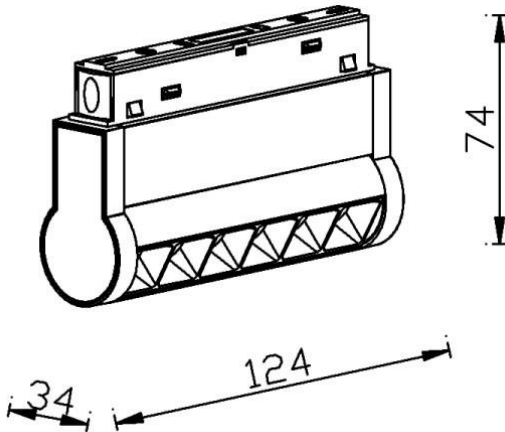

Linear accent tracklight adjustable

Lavov tracklight from the family Linear accent tracklight adjustable with a power of 6W and a beam angle of 36°. With a real lumen output of 600lm and an efficiency of 100lm/W. Made in Die cast aluminium and finished in black color. ON-OFF .

Item code	86.TL01.K331.02
Product type	Indoor
Category	Tracklights
Family	Magnetic Track
Subfamily	Linear accent tracklight adjustable

Pictograms

Scheme

Product	
Real power (W)	6
Real luminous flux (Lm)	600lm
Luminous efficiency (Lm/W)	100
Beam angle (°)	36°
Colour	black
Chip Brand	OSRAM
Control gear included	YES
Control gear	ON-OFF
Light source	LED
Type of LED	SMD
Average life time (h)	50000hrs L80 B10
Colour temperature (K)	3000
Colour consistency (SDCM)	SDCM3
CRI	90