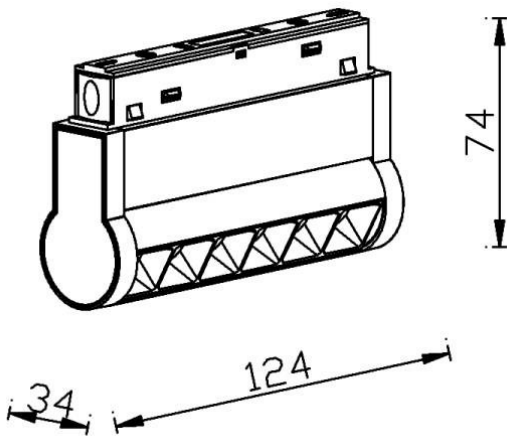

Linear accent tracklight adjustable

Lavov tracklight from the family Linear accent tracklight adjustable with a power of 6W and a beam angle of 36°. With a real lumen output of 600lm and an efficiency of 100lm/W. Made in Die cast aluminium and finished in black color. ON-OFF .

Item code	86.TL01.K331.02
Product type	Indoor
Category	Tracklights
Family	Magnetic Track
Subfamily	Linear accent tracklight adjustable

Pictograms

Scheme

Product	
Real power (W)	6
Real luminous flux (Lm)	600lm
Luminous efficiency (Lm/W)	100
Beam angle (&ordm;)	36°
Colour	black
Chip Brand	OSRAM
Control gear included	YES
Control gear	ON-OFF
Average life time (h)	50000hrs L80 B10
Colour teperature (K)	3000
Colour consistency (SDCM)	SDCM<3
CRI	90