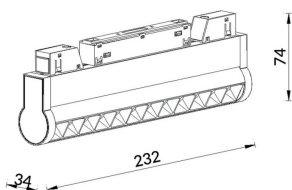

Linear accent tracklight adjustable

Lavov tracklight from the family Linear accent tracklight adjustable with a power of 12W and a beam angle of 15°. With a real lumen output of 1200lm and an efficiency of 100lm/W. Made in Die cast aluminium and finished in white color. ON-OFF .

Item code	86.TL01.L311.01
Product type	Indoor
Category	Tracklights
Family	Magnetic Track
Subfamily	Linear accent tracklight adjustable

Pictograms

Scheme

Product	
Real power (W)	12
Real luminous flux (Lm)	1200lm
Luminous efficiency (Lm/W)	100
Beam angle (°)	15°
Colour	white
Chip Brand	OSRAM
Control gear included	YES
Control gear	ON-OFF
Average life time (h)	50000hrs L80 B10
Colour temperature (K)	3000
Colour consistency (SDCM)	SDCM<3
CRI	90