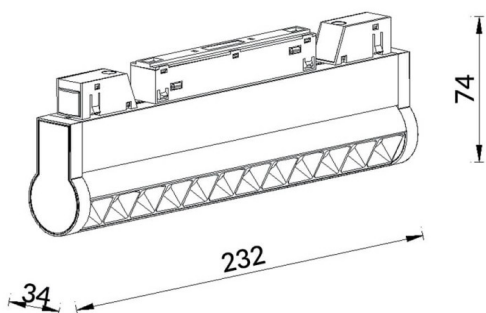

Linear accent tracklight adjustable

Lavov tracklight from the family Linear accent tracklight adjustable with a power of 12W and a beam angle of 15°. With a real lumen output of 1200lm and an efficiency of 100lm/W. Made in Die cast aluminium and finished in white color. ON-OFF .

Item code	86.TL01.L311.01
Product type	Indoor
Category	Tracklights
Family	Magnetic Track
Subfamily	Linear accent tracklight adjustable

Pictograms

Scheme

Product	
Real power (W)	12
Real luminous flux (Lm)	1200lm
Luminous efficiency (Lm/W)	100
Beam angle (&ordm;)	15°
Colour	white
Chip Brand	OSRAM
Control gear included	YES
Control gear	ON-OFF
Average life time (h)	50000hrs L80 B10
Colour teperature (K)	3000
Colour consistency (SDCM)	SDCM<3
CRI	90