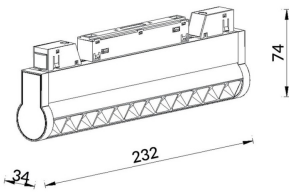

Linear accent tracklight adjustable

Lavov tracklight from the family Linear accent tracklight adjustable with a power of 12W and a beam angle of 15°. With a real lumen output of 1200lm and an efficiency of 100lm/W. Made in Die cast aluminium and finished in white color. ON-OFF .

Item code	86.TL01.L311.01
Product type	Indoor
Category	Tracklights
Family	Magnetic Track
Subfamily	Linear accent tracklight adjustable

Pictograms

Scheme

Product	
Real power (W)	12
Real luminous flux (Lm)	1200lm
Luminous efficiency (Lm/W)	100
Beam angle (°)	15°
Colour	white
Chip Brand	OSRAM
Control gear included	YES
Control gear	ON-OFF
Average life time (h)	50000hrs L80 B10
Colour temperature (K)	3000
Colour consistency (SDCM)	SDCM<3
CRI	90