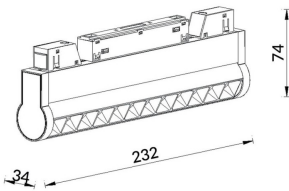

Linear accent tracklight adjustable

Lavov tracklight from the family Linear accent tracklight adjustable with a power of 12W and a beam angle of 15°. With a real lumen output of 1200lm and an efficiency of 100lm/W. Made in Die cast aluminium and finished in white color. ON-OFF .

Item code	86.TL01.L311.01
Product type	Indoor
Category	Tracklights
Family	Magnetic Track
Subfamily	Linear accent tracklight adjustable

Pictograms

Scheme

Product	
Real power (W)	12
Real luminous flux (Lm)	1200lm
Luminous efficiency (Lm/W)	100
Beam angle (°)	15°
Colour	white
Chip Brand	OSRAM
Control gear included	YES
Control gear	ON-OFF
Average life time (h)	50000hrs L80 B10
Colour temperature (K)	3000
Colour consistency (SDCM)	SDCM<3
CRI	90