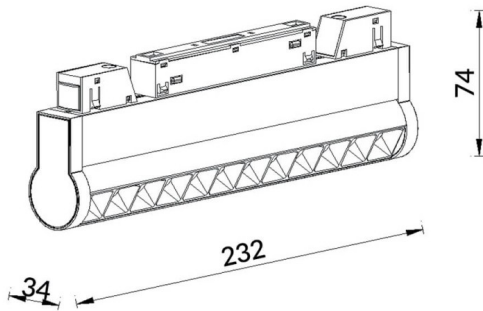

Linear accent tracklight adjustable

Lavov tracklight from the family Linear accent tracklight adjustable with a power of 12W and a beam angle of 15°. With a real lumen output of 1200lm and an efficiency of 100lm/W. Made in Die cast aluminium and finished in white color. ON-OFF .

Scheme

Item code	86.TL01.L311.01
Product type	Indoor
Category	Tracklights
Family	Magnetic Track
Subfamily	Linear accent tracklight adjustable

Pictograms

Product	
Real power (W)	12
Real luminous flux (Lm)	1200lm
Luminous efficiency (Lm/W)	100
Beam angle (°)	15°
Colour	white
Chip Brand	OSRAM
Control gear included	YES
Control gear	ON-OFF
Average life time (h)	50000hrs L80 B10
Colour temperature (K)	3000
Colour consistency (SDCM)	SDCM<3
CRI	90