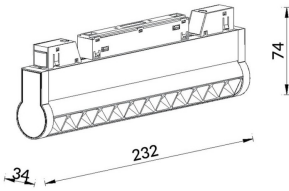

### Linear accent tracklight adjustable

Lavov tracklight from the family Linear accent tracklight adjustable with a power of 12W and a beam angle of 15°. With a real lumen output of 1200lm and an efficiency of 100lm/W. Made in Die cast aluminium and finished in black color. ON-OFF .

|              |                                     |
|--------------|-------------------------------------|
| Item code    | 86.TL01.L311.02                     |
| Product type | Indoor                              |
| Category     | Tracklights                         |
| Family       | Magnetic Track                      |
| Subfamily    | Linear accent tracklight adjustable |

#### Scheme

|                            |                  |
|----------------------------|------------------|
| Product                    |                  |
| Real power (W)             | 12               |
| Real luminous flux (Lm)    | 1200lm           |
| Luminous efficiency (Lm/W) | 100              |
| Beam angle (°)             | 15°              |
| Colour                     | black            |
| Chip Brand                 | OSRAM            |
| Control gear included      | YES              |
| Control gear               | ON-OFF           |
| Average life time (h)      | 50000hrs L80 B10 |
| Colour temperature (K)     | 3000             |
| Colour consistency (SDCM)  | SDCM<3           |
| CRI                        | 90               |