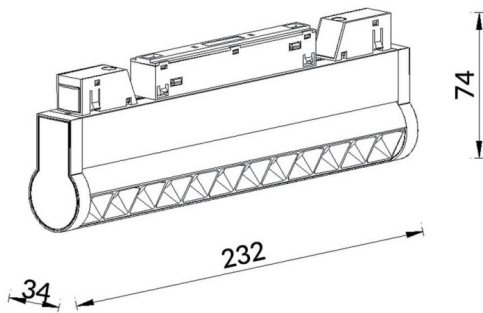

### Linear accent tracklight adjustable

Lavov tracklight from the family Linear accent tracklight adjustable with a power of 12W and a beam angle of 15°. With a real lumen output of 1200lm and an efficiency of 100lm/W. Made in Die cast aluminium and finished in black color. ON-OFF .

Item code	86.TL01.L311.02
Product type	Indoor
Category	Tracklights
Family	Magnetic Track
Subfamily	Linear accent tracklight adjustable

#### Scheme

Product	
Real power (W)	12
Real luminous flux (Lm)	1200lm
Luminous efficiency (Lm/W)	100
Beam angle (&ordm;)	15°
Colour	black
Chip Brand	OSRAM
Control gear included	YES
Control gear	ON-OFF
Average life time (h)	50000hrs L80 B10
Colour teperature (K)	3000
Colour consistency (SDCM)	SDCM<3
CRI	90