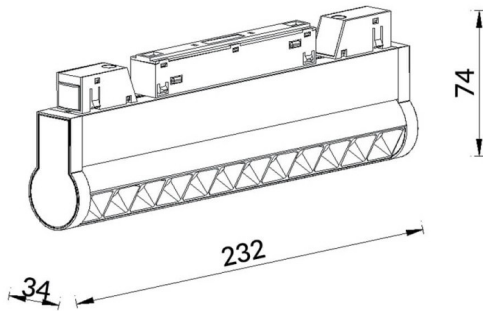

Linear accent tracklight adjustable

Lavov tracklight from the family Linear accent tracklight adjustable with a power of 12W and a beam angle of 15°. With a real lumen output of 1200lm and an efficiency of 100lm/W. Made in Die cast aluminium and finished in black color. ON-OFF .

Scheme

Item code	86.TL01.L311.02
Product type	Indoor
Category	Tracklights
Family	Magnetic Track
Subfamily	Linear accent tracklight adjustable
Pictograms	

Product	
Real power (W)	12
Real luminous flux (Lm)	1200lm
Luminous efficiency (Lm/W)	100
Beam angle (°)	15°
Colour	black
Chip Brand	OSRAM
Control gear included	YES
Control gear	ON-OFF
Light source	LED
Type of LED	SMD
Average life time (h)	50000hrs L80 B10
Colour temperature (K)	3000
Colour consistency (SDCM)	SDCM3
CRI	90