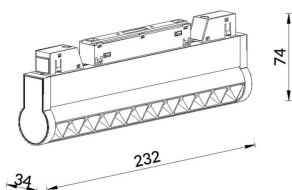

Linear accent tracklight adjustable

Lavov tracklight from the family Linear accent tracklight adjustable with a power of 12W and a beam angle of 15°. With a real lumen output of 1200lm and an efficiency of 100lm/W. Made in Die cast aluminium and finished in black color. ON-OFF .

Item code	86.TL01.L311.02
Product type	Indoor
Category	Tracklights
Family	Magnetic Track
Subfamily	Linear accent tracklight adjustable

Pictograms

Scheme

Product	
Real power (W)	12
Real luminous flux (Lm)	1200lm
Luminous efficiency (Lm/W)	100
Beam angle (°)	15°
Colour	black
Chip Brand	OSRAM
Control gear included	YES
Control gear	ON-OFF
Average life time (h)	50000hrs L80 B10
Colour temperature (K)	3000
Colour consistency (SDCM)	SDCM<3
CRI	90