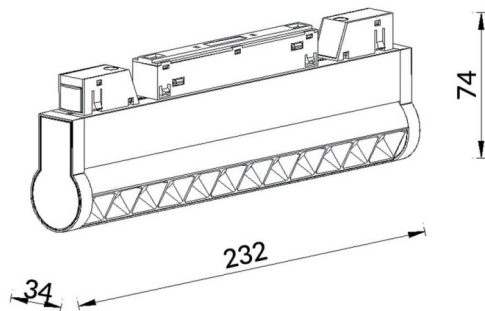

Linear accent tracklight adjustable

Lavov tracklight from the family Linear accent tracklight adjustable with a power of 12W and a beam angle of 15°. With a real lumen output of 1200lm and an efficiency of 100lm/W. Made in Die cast aluminium and finished in black color. ON-OFF .

Item code	86.TL01.L311.02
Product type	Indoor
Category	Tracklights
Family	Magnetic Track
Subfamily	Linear accent tracklight adjustable

Pictograms

Scheme

Product	
Real power (W)	12
Real luminous flux (Lm)	1200lm
Luminous efficiency (Lm/W)	100
Beam angle (º)	15°
Colour	black
Chip Brand	OSRAM
Control gear included	YES
Control gear	ON-OFF
Average life time (h)	50000hrs L80 B10
Colour teperature (K)	3000
Colour consistency (SDCM)	SDCM<3
CRI	90