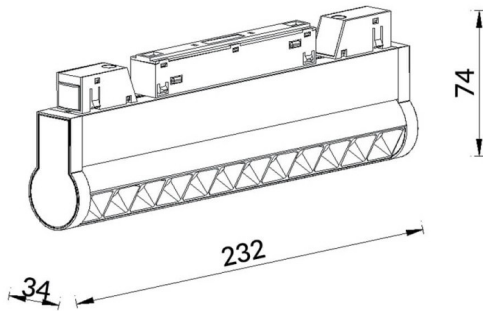

Linear accent tracklight adjustable

Lavov tracklight from the family Linear accent tracklight adjustable with a power of 12W and a beam angle of 15°. With a real lumen output of 1200lm and an efficiency of 100lm/W. Made in Die cast aluminium and finished in white color. DALI Brightness Dim 0.1~100%.

Scheme

Item code	86.TL01.L313.01
Product type	Indoor
Category	Tracklights
Family	Magnetic Track
Subfamily	Linear accent tracklight adjustable
Pictograms	

Product	
Real power (W)	12
Real luminous flux (Lm)	1200lm
Luminous efficiency (Lm/W)	100
Beam angle (°)	15°
Colour	white
Chip Brand	OSRAM
Control gear included	YES
Control gear	DALI Brightness Dim 0.1~100%
Flicker Free	Yes
Light source	LED
Type of LED	SMD
Average life time (h)	50000hrs L80 B10
Colour temperature (K)	3000
Colour consistency (SDCM)	SDCM3
CRI	90