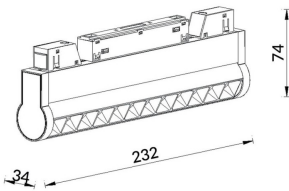

Linear accent tracklight adjustable

Lavov tracklight from the family Linear accent tracklight adjustable with a power of 12W and a beam angle of 15°. With a real lumen output of 1200lm and an efficiency of 100lm/W. Made in Die cast aluminium and finished in white color. DALI Brightness Dim 0.1~100%.

Item code	86.TL01.L313.01
Product type	Indoor
Category	Tracklights
Family	Magnetic Track
Subfamily	Linear accent tracklight adjustable

Pictograms

Scheme

Product	
Real power (W)	12
Real luminous flux (Lm)	1200lm
Luminous efficiency (Lm/W)	100
Beam angle (°)	15°
Colour	white
Chip Brand	OSRAM
Control gear included	YES
Control gear	DALI Brightness Dim 0.1~100%
Flicker Free	Yes
Average life time (h)	50000hrs L80 B10
Colour temperature (K)	3000
Colour consistency (SDCM)	SDCM<3
CRI	90