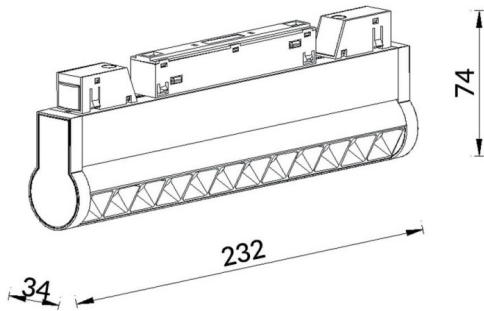

### Linear accent tracklight adjustable

Lavov tracklight from the family Linear accent tracklight adjustable with a power of 12W and a beam angle of 15°. With a real lumen output of 1200lm and an efficiency of 100lm/W. Made in Die cast aluminium and finished in white color. DALI Brightness Dim 0.1~100%.

### Scheme

Item code	86.TL01.L313.01
Product type	Indoor
Category	Tracklights
Family	Magnetic Track
Subfamily	Linear accent tracklight adjustable
Pictograms	

Product	
Real power (W)	12
Real luminous flux (Lm)	1200lm
Luminous efficiency (Lm/W)	100
Beam angle (&ordm;)	15°
Colour	white
Chip Brand	OSRAM
Control gear included	YES
Control gear	DALI Brightness Dim 0.1~100%
Flicker Free	Yes
Average life time (h)	50000hrs L80 B10
Colour temperature (K)	3000
Colour consistency (SDCM)	SDCM<3
CRI	90