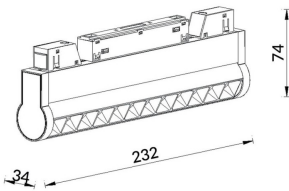

Linear accent tracklight adjustable

Lavov tracklight from the family Linear accent tracklight adjustable with a power of 12W and a beam angle of 15°. With a real lumen output of 1200lm and an efficiency of 100lm/W. Made in Die cast aluminium and finished in black color. DALI Brightness Dim 0.1~100%.

Item code	86.TL01.L313.02
Product type	Indoor
Category	Tracklights
Family	Magnetic Track
Subfamily	Linear accent tracklight adjustable

Pictograms

Scheme

Product	
Real power (W)	12
Real luminous flux (Lm)	1200lm
Luminous efficiency (Lm/W)	100
Beam angle (°)	15°
Colour	black
Chip Brand	OSRAM
Control gear included	YES
Control gear	DALI Brightness Dim 0.1~100%
Flicker Free	Yes
Average life time (h)	50000hrs L80 B10
Colour temperature (K)	3000
Colour consistency (SDCM)	SDCM<3
CRI	90