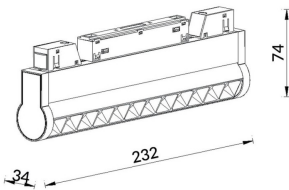

Linear accent tracklight adjustable

Lavov tracklight from the family Linear accent tracklight adjustable with a power of 12W and a beam angle of 15°. With a real lumen output of 1200lm and an efficiency of 100lm/W. Made in Die cast aluminium and finished in black color. DALI Brightness Dim 0.1~100%.

Item code	86.TL01.L313.02
Product type	Indoor
Category	Tracklights
Family	Magnetic Track
Subfamily	Linear accent tracklight adjustable

Pictograms

Scheme

Product	
Real power (W)	12
Real luminous flux (Lm)	1200lm
Luminous efficiency (Lm/W)	100
Beam angle (°)	15°
Colour	black
Chip Brand	OSRAM
Control gear included	YES
Control gear	DALI Brightness Dim 0.1~100%
Flicker Free	Yes
Average life time (h)	50000hrs L80 B10
Colour temperature (K)	3000
Colour consistency (SDCM)	SDCM<3
CRI	90