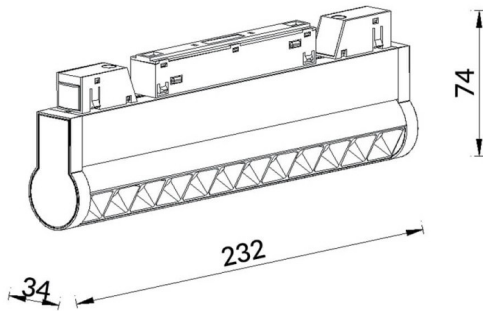

Linear accent tracklight adjustable

Lavov tracklight from the family Linear accent tracklight adjustable with a power of 12W and a beam angle of 15°. With a real lumen output of 1200lm and an efficiency of 100lm/W. Made in Die cast aluminium and finished in black color. DALI Brightness Dim 0.1~100%.

Scheme

Item code	86.TL01.L313.02
Product type	Indoor
Category	Tracklights
Family	Magnetic Track
Subfamily	Linear accent tracklight adjustable
Pictograms	

Product	
Real power (W)	12
Real luminous flux (Lm)	1200lm
Luminous efficiency (Lm/W)	100
Beam angle (º)	15°
Colour	black
Chip Brand	OSRAM
Control gear included	YES
Control gear	DALI Brightness Dim 0.1~100%
Flicker Free	Yes
Average life time (h)	50000hrs L80 B10
Colour temperature (K)	3000
Colour consistency (SDCM)	SDCM<3
CRI	90