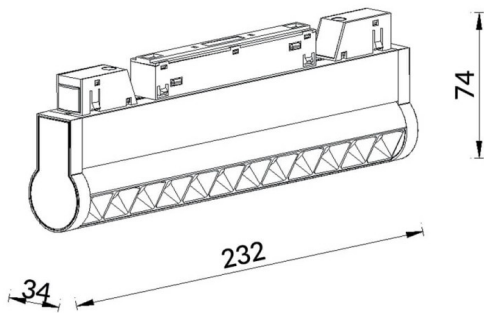

Linear accent tracklight adjustable

Lavov tracklight from the family Linear accent tracklight adjustable with a power of 12W and a beam angle of 24°. With a real lumen output of 1200lm and an efficiency of 100lm/W. Made in Die cast aluminium and finished in white color. ON-OFF .

Item code	86.TL01.L321.01
Product type	Indoor
Category	Tracklights
Family	Magnetic Track
Subfamily	Linear accent tracklight adjustable

Pictograms

Product	
Real power (W)	12
Real luminous flux (Lm)	1200lm
Luminous efficiency (Lm/W)	100
Beam angle (&ordm;)	24°
Colour	white
Chip Brand	OSRAM
Control gear included	YES
Control gear	ON-OFF
Average life time (h)	50000hrs L80 B10
Colour tepeure (K)	3000
Colour consistency (SDCM)	SDCM<3
CRI	90

Scheme

Photometry