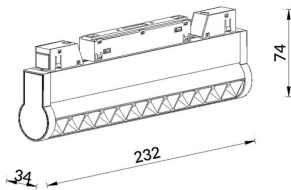

Linear accent tracklight adjustable

Lavov tracklight from the family Linear accent tracklight adjustable with a power of 12W and a beam angle of 24°. With a real lumen output of 1200lm and an efficiency of 100lm/W. Made in Die cast aluminium and finished in white color. ON-OFF .

Item code	86.TL01.L321.01
Product type	Indoor
Category	Tracklights
Family	Magnetic Track
Subfamily	Linear accent tracklight adjustable

Pictograms					

Scheme

Product	
Real power (W)	12
Real luminous flux (Lm)	1200lm
Luminous efficiency (Lm/W)	100
Beam angle (°)	24°
Colour	white
Chip Brand	OSRAM
Control gear included	YES
Control gear	ON-OFF
Average life time (h)	50000hrs L80 B10
Colour temperature (K)	3000
Colour consistency (SDCM)	SDCM<3
CRI	90