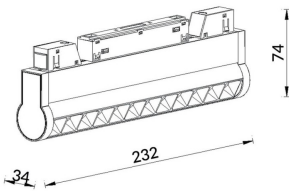

Linear accent tracklight adjustable

Lavov tracklight from the family Linear accent tracklight adjustable with a power of 12W and a beam angle of 24°. With a real lumen output of 1200lm and an efficiency of 100lm/W. Made in Die cast aluminium and finished in white color. ON-OFF .

Item code	86.TL01.L321.01
Product type	Indoor
Category	Tracklights
Family	Magnetic Track
Subfamily	Linear accent tracklight adjustable

Pictograms

Product	
Real power (W)	12
Real luminous flux (Lm)	1200lm
Luminous efficiency (Lm/W)	100
Beam angle (°)	24°
Colour	white
Chip Brand	OSRAM
Control gear included	YES
Control gear	ON-OFF
Average life time (h)	50000hrs L80 B10
Colour temperature (K)	3000
Colour consistency (SDCM)	SDCM<3
CRI	90

Scheme

Photometry