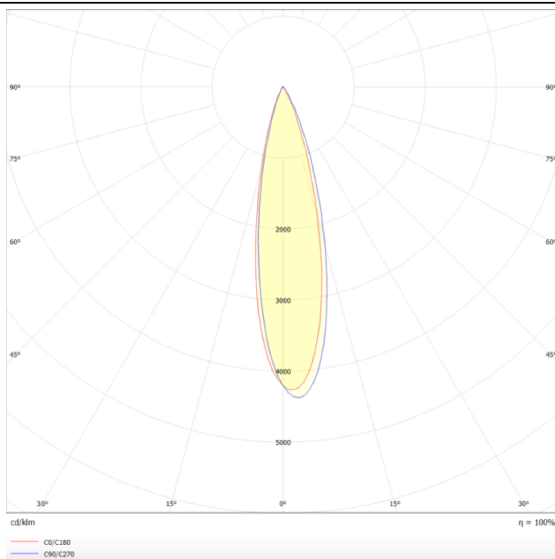

Linear accent tracklight adjustable

Lavov tracklight from the family Linear accent tracklight adjustable with a power of 12W and a beam angle of 24°. With a real lumen output of 1200lm and an efficiency of 100lm/W. Made in Die cast aluminium and finished in white color. ON-OFF .

Scheme

Photometry

Item code	86.TL01.L321.01
Product type	Indoor
Category	Tracklights
Family	Magnetic Track
Subfamily	Linear accent tracklight adjustable
Pictograms	

Product	
Real power (W)	12
Real luminous flux (Lm)	1200lm
Luminous efficiency (Lm/W)	100
Beam angle (°)	24°
Colour	white
Chip Brand	OSRAM
Control gear included	YES
Control gear	ON-OFF
Light source	LED
Type of LED	SMD
Average life time (h)	50000hrs L80 B10
Colour temperature (K)	3000
Colour consistency (SDCM)	SDCM3
CRI	90