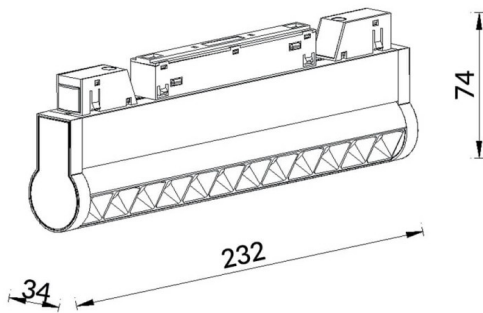

Linear accent tracklight adjustable

Lavov tracklight from the family Linear accent tracklight adjustable with a power of 12W and a beam angle of 24°. With a real lumen output of 1200lm and an efficiency of 100lm/W. Made in Die cast aluminium and finished in white color. ON-OFF .

Scheme

Photometry

Item code	86.TL01.L321.01
Product type	Indoor
Category	Tracklights
Family	Magnetic Track
Subfamily	Linear accent tracklight adjustable
Pictograms	

Product	
Real power (W)	12
Real luminous flux (Lm)	1200lm
Luminous efficiency (Lm/W)	100
Beam angle (°)	24°
Colour	white
Chip Brand	OSRAM
Control gear included	YES
Control gear	ON-OFF
Light source	LED
Type of LED	SMD
Average life time (h)	50000hrs L80 B10
Colour temperature (K)	3000
Colour consistency (SDCM)	SDCM3
CRI	90