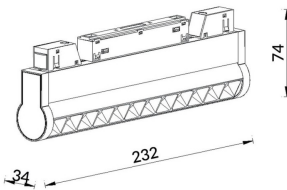

Linear accent tracklight adjustable

Lavov tracklight from the family Linear accent tracklight adjustable with a power of 12W and a beam angle of 24°. With a real lumen output of 1200lm and an efficiency of 100lm/W. Made in Die cast aluminium and finished in black color. ON-OFF .

Item code	86.TL01.L321.02
Product type	Indoor
Category	Tracklights
Family	Magnetic Track
Subfamily	Linear accent tracklight adjustable

Pictograms

Scheme

Photometry

Product	
Real power (W)	12
Real luminous flux (Lm)	1200lm
Luminous efficiency (Lm/W)	100
Beam angle (°)	24°
Colour	black
Chip Brand	OSRAM
Control gear included	YES
Control gear	ON-OFF
Average life time (h)	50000hrs L80 B10
Colour temperature (K)	3000
Colour consistency (SDCM)	SDCM<3
CRI	90