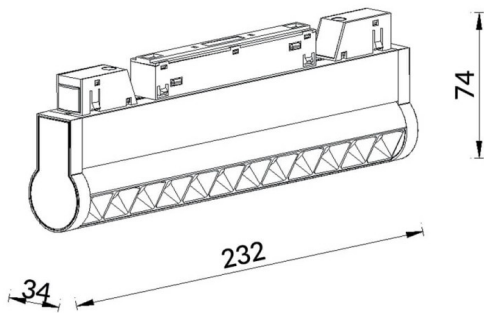

Linear accent tracklight adjustable

Lavov tracklight from the family Linear accent tracklight adjustable with a power of 12W and a beam angle of 24°. With a real lumen output of 1200lm and an efficiency of 100lm/W. Made in Die cast aluminium and finished in black color. ON-OFF .

Item code	86.TL01.L321.02
Product type	Indoor
Category	Tracklights
Family	Magnetic Track
Subfamily	Linear accent tracklight adjustable

Pictograms

Product	
Real power (W)	12
Real luminous flux (Lm)	1200lm
Luminous efficiency (Lm/W)	100
Beam angle (&ordm;)	24°
Colour	black
Chip Brand	OSRAM
Control gear included	YES
Control gear	ON-OFF
Average life time (h)	50000hrs L80 B10
Colour tepe (K)	3000
Colour consistency (SDCM)	SDCM<3
CRI	90

Scheme

Photometry