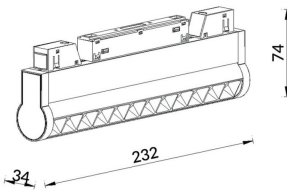

Linear accent tracklight adjustable

Lavov tracklight from the family Linear accent tracklight adjustable with a power of 12W and a beam angle of 24°. With a real lumen output of 1200lm and an efficiency of 100lm/W. Made in Die cast aluminium and finished in black color. ON-OFF .

Item code	86.TL01.L321.02
Product type	Indoor
Category	Tracklights
Family	Magnetic Track
Subfamily	Linear accent tracklight adjustable

Pictograms

Product	
Real power (W)	12
Real luminous flux (Lm)	1200lm
Luminous efficiency (Lm/W)	100
Beam angle (°)	24°
Colour	black
Chip Brand	OSRAM
Control gear included	YES
Control gear	ON-OFF
Average life time (h)	50000hrs L80 B10
Colour temperature (K)	3000
Colour consistency (SDCM)	SDCM<3
CRI	90

Scheme

Photometry