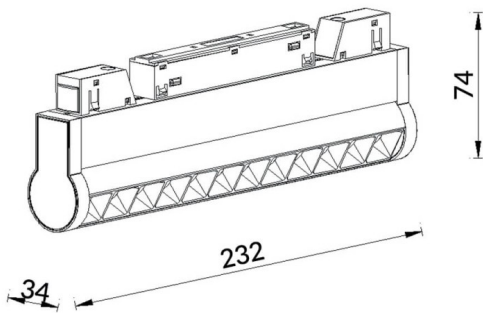

Linear accent tracklight adjustable

Lavov tracklight from the family Linear accent tracklight adjustable with a power of 12W and a beam angle of 24°. With a real lumen output of 1200lm and an efficiency of 100lm/W. Made in Die cast aluminium and finished in black color. ON-OFF .

Scheme

Photometry

Item code	86.TL01.L321.02
Product type	Indoor
Category	Tracklights
Family	Magnetic Track
Subfamily	Linear accent tracklight adjustable

Pictograms

Product	
Real power (W)	12
Real luminous flux (Lm)	1200lm
Luminous efficiency (Lm/W)	100
Beam angle (°)	24°
Colour	black
Chip Brand	OSRAM
Control gear included	YES
Control gear	ON-OFF
Light source	LED
Type of LED	SMD
Average life time (h)	50000hrs L80 B10
Colour temperature (K)	3000
Colour consistency (SDCM)	SDCM3
CRI	90