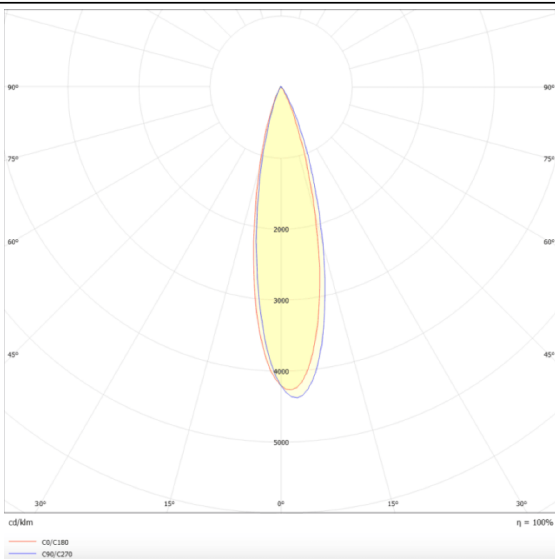

Linear accent tracklight adjustable

Lavov tracklight from the family Linear accent tracklight adjustable with a power of 12W and a beam angle of 24°. With a real lumen output of 1200lm and an efficiency of 100lm/W. Made in Die cast aluminium and finished in black color. ON-OFF .

Scheme

Photometry

Item code	86.TL01.L321.02
Product type	Indoor
Category	Tracklights
Family	Magnetic Track
Subfamily	Linear accent tracklight adjustable

Pictograms

Product	
Real power (W)	12
Real luminous flux (Lm)	1200lm
Luminous efficiency (Lm/W)	100
Beam angle (°)	24°
Colour	black
Chip Brand	OSRAM
Control gear included	YES
Control gear	ON-OFF
Light source	LED
Type of LED	SMD
Average life time (h)	50000hrs L80 B10
Colour temperature (K)	3000
Colour consistency (SDCM)	SDCM3
CRI	90