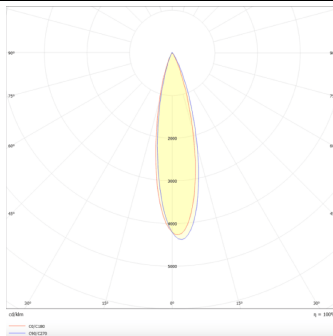

Linear accent tracklight adjustable

Lavov tracklight from the family Linear accent tracklight adjustable with a power of 12W and a beam angle of 24°. With a real lumen output of 1200lm and an efficiency of 100lm/W. Made in Die cast aluminium and finished in black color. ON-OFF .

Item code	86.TL01.L321.02
Product type	Indoor
Category	Tracklights
Family	Magnetic Track
Subfamily	Linear accent tracklight adjustable

Pictograms

Scheme

Photometry

Product	
Real power (W)	12
Real luminous flux (Lm)	1200lm
Luminous efficiency (Lm/W)	100
Beam angle (°)	24°
Colour	black
Chip Brand	OSRAM
Control gear included	YES
Control gear	ON-OFF
Average life time (h)	50000hrs L80 B10
Colour temperature (K)	3000
Colour consistency (SDCM)	SDCM<3
CRI	90