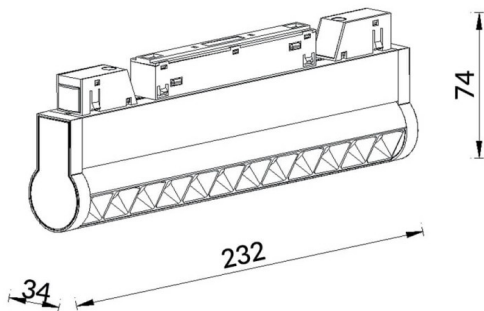

Linear accent tracklight adjustable

Lavov tracklight from the family Linear accent tracklight adjustable with a power of 12W and a beam angle of 24°. With a real lumen output of 1200lm and an efficiency of 100lm/W. Made in Die cast aluminium and finished in white color. DALI Brightness Dim 0.1~100%.

Scheme

Photometry

Item code	86.TL01.L323.01
Product type	Indoor
Category	Tracklights
Family	Magnetic Track
Subfamily	Linear accent tracklight adjustable
Pictograms	

Product	
Real power (W)	12
Real luminous flux (Lm)	1200lm
Luminous efficiency (Lm/W)	100
Beam angle (º)	24°
Colour	white
Chip Brand	OSRAM
Control gear included	YES
Control gear	DALI Brightness Dim 0.1~100%
Flicker Free	Yes
Average life time (h)	50000hrs L80 B10
Colour temperature (K)	3000
Colour consistency (SDCM)	SDCM<3
CRI	90