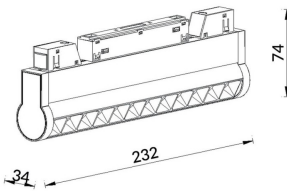

Linear accent tracklight adjustable

Lavov tracklight from the family Linear accent tracklight adjustable with a power of 12W and a beam angle of 24°. With a real lumen output of 1200lm and an efficiency of 100lm/W. Made in Die cast aluminium and finished in white color. DALI Brightness Dim 0.1~100%.

Item code	86.TL01.L323.01
Product type	Indoor
Category	Tracklights
Family	Magnetic Track
Subfamily	Linear accent tracklight adjustable

Pictograms

Product

Real power (W)	12
Real luminous flux (Lm)	1200lm
Luminous efficiency (Lm/W)	100
Beam angle (°)	24°
Colour	white
Chip Brand	OSRAM
Control gear included	YES
Control gear	DALI Brightness Dim 0.1~100%
Flicker Free	Yes
Average life time (h)	50000hrs L80 B10
Colour temperature (K)	3000
Colour consistency (SDCM)	SDCM<3
CRI	90

Scheme

Photometry