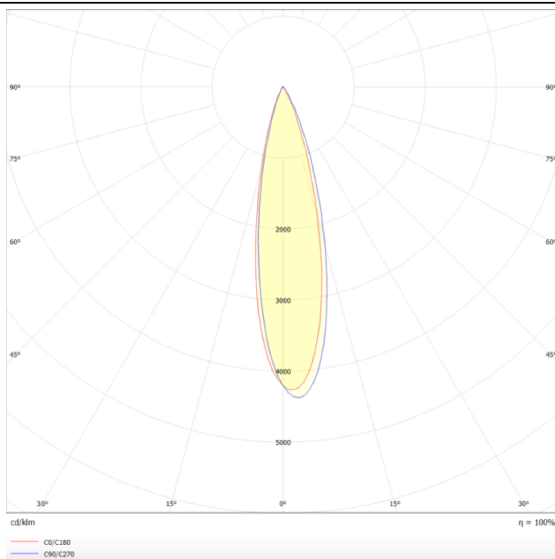

Linear accent tracklight adjustable

Lavov tracklight from the family Linear accent tracklight adjustable with a power of 12W and a beam angle of 24°. With a real lumen output of 1200lm and an efficiency of 100lm/W. Made in Die cast aluminium and finished in white color. DALI Brightness Dim 0.1~100%.

Scheme

Photometry

Item code	86.TL01.L323.01
Product type	Indoor
Category	Tracklights
Family	Magnetic Track
Subfamily	Linear accent tracklight adjustable

Pictograms

Product	
Real power (W)	12
Real luminous flux (Lm)	1200lm
Luminous efficiency (Lm/W)	100
Beam angle (°)	24°
Colour	white
Chip Brand	OSRAM
Control gear included	YES
Control gear	DALI Brightness Dim 0.1~100%
Flicker Free	Yes
Light source	LED
Type of LED	SMD
Average life time (h)	50000hrs L80 B10
Colour temperature (K)	3000
Colour consistency (SDCM)	SDCM3
CRI	90