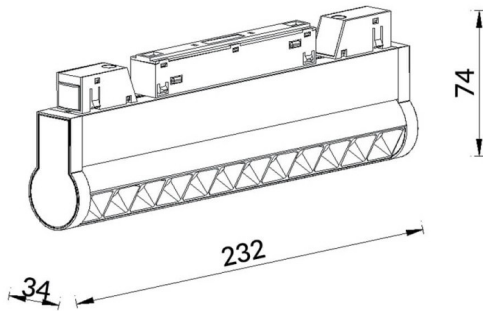

Linear accent tracklight adjustable

Lavov tracklight from the family Linear accent tracklight adjustable with a power of 12W and a beam angle of 24°. With a real lumen output of 1200lm and an efficiency of 100lm/W. Made in Die cast aluminium and finished in white color. DALI Brightness Dim 0.1~100%.

Scheme

Photometry

Item code	86.TL01.L323.01
Product type	Indoor
Category	Tracklights
Family	Magnetic Track
Subfamily	Linear accent tracklight adjustable

Pictograms

Product	
Real power (W)	12
Real luminous flux (Lm)	1200lm
Luminous efficiency (Lm/W)	100
Beam angle (°)	24°
Colour	white
Chip Brand	OSRAM
Control gear included	YES
Control gear	DALI Brightness Dim 0.1~100%
Flicker Free	Yes
Light source	LED
Type of LED	SMD
Average life time (h)	50000hrs L80 B10
Colour temperature (K)	3000
Colour consistency (SDCM)	SDCM3
CRI	90