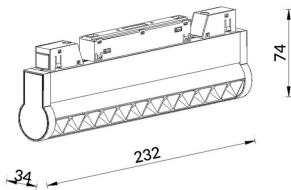

Linear accent tracklight adjustable

Lavov tracklight from the family Linear accent tracklight adjustable with a power of 12W and a beam angle of 24°. With a real lumen output of 1200lm and an efficiency of 100lm/W. Made in Die cast aluminium and finished in white color. DALI Brightness Dim 0.1~100%.

Item code	86.TL01.L323.01
Product type	Indoor
Category	Tracklights
Family	Magnetic Track
Subfamily	Linear accent tracklight adjustable

Pictograms	

Product	
Real power (W)	12
Real luminous flux (Lm)	1200lm
Luminous efficiency (Lm/W)	100
Beam angle (°)	24°
Colour	white
Chip Brand	OSRAM
Control gear included	YES
Control gear	DALI Brightness Dim 0.1~100%
Flicker Free	Yes
Average life time (h)	50000hrs L80 B10
Colour temperature (K)	3000
Colour consistency (SDCM)	SDCM<3
CRI	90

Scheme

Photometry