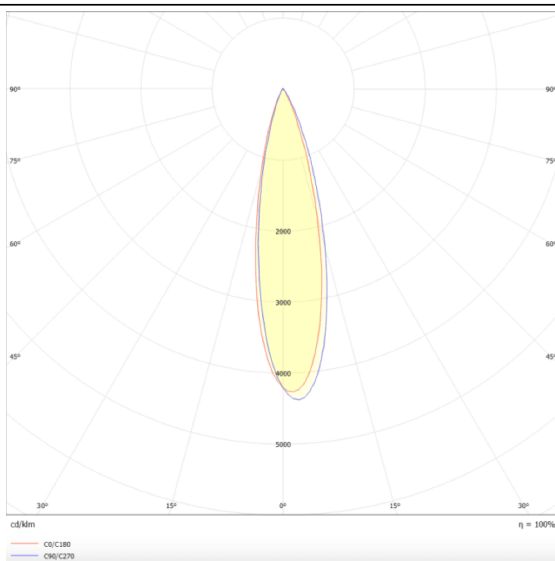

Linear accent tracklight adjustable

Lavov tracklight from the family Linear accent tracklight adjustable with a power of 12W and a beam angle of 24°. With a real lumen output of 1200lm and an efficiency of 100lm/W. Made in Die cast aluminium and finished in white color. DALI Brightness Dim 0.1~100%.

Scheme

Photometry

Item code	86.TL01.L323.01
Product type	Indoor
Category	Tracklights
Family	Magnetic Track
Subfamily	Linear accent tracklight adjustable
Pictograms	

Product	
Real power (W)	12
Real luminous flux (Lm)	1200lm
Luminous efficiency (Lm/W)	100
Beam angle (º)	24°
Colour	white
Chip Brand	OSRAM
Control gear included	YES
Control gear	DALI Brightness Dim 0.1~100%
Flicker Free	Yes
Average life time (h)	50000hrs L80 B10
Colour temperature (K)	3000
Colour consistency (SDCM)	SDCM<3
CRI	90