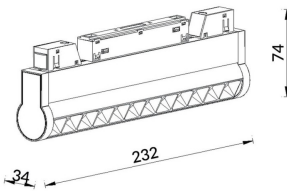

Linear accent tracklight adjustable

Lavov tracklight from the family Linear accent tracklight adjustable with a power of 12W and a beam angle of 24°. With a real lumen output of 1200lm and an efficiency of 100lm/W. Made in Die cast aluminium and finished in black color. DALI Brightness Dim 0.1~100%.

Item code	86.TL01.L323.02
Product type	Indoor
Category	Tracklights
Family	Magnetic Track
Subfamily	Linear accent tracklight adjustable

Pictograms

Product

Real power (W)	12
Real luminous flux (Lm)	1200lm
Luminous efficiency (Lm/W)	100
Beam angle (°)	24°
Colour	black
Chip Brand	OSRAM
Control gear included	YES
Control gear	DALI Brightness Dim 0.1~100%
Flicker Free	Yes
Average life time (h)	50000hrs L80 B10
Colour temperature (K)	3000
Colour consistency (SDCM)	SDCM<3
CRI	90

Scheme

Photometry