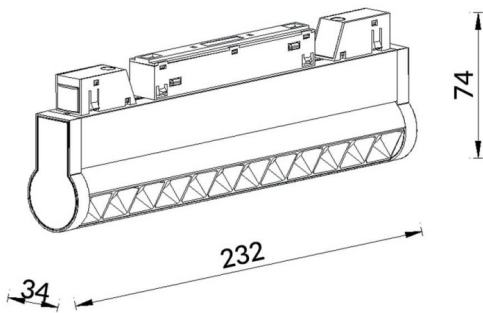

Linear accent tracklight adjustable

Lavov tracklight from the family Linear accent tracklight adjustable with a power of 12W and a beam angle of 24°. With a real lumen output of 1200lm and an efficiency of 100lm/W. Made in Die cast aluminium and finished in black color. DALI Brightness Dim 0.1~100%.

Scheme

Photometry

Item code	86.TL01.L323.02
Product type	Indoor
Category	Tracklights
Family	Magnetic Track
Subfamily	Linear accent tracklight adjustable

Pictograms

	220 240 V	CRI 90	CE	Driver INCL.
	IP 20	50000h L80B10		

Product	
Real power (W)	12
Real luminous flux (Lm)	1200lm
Luminous efficiency (Lm/W)	100
Beam angle (&ordm;)	24°
Colour	black
Chip Brand	OSRAM
Control gear included	YES
Control gear	DALI Brightness Dim 0.1~100%
Flicker Free	Yes
Average life time (h)	50000hrs L80 B10
Colour temperature (K)	3000
Colour consistency (SDCM)	SDCM<3
CRI	90