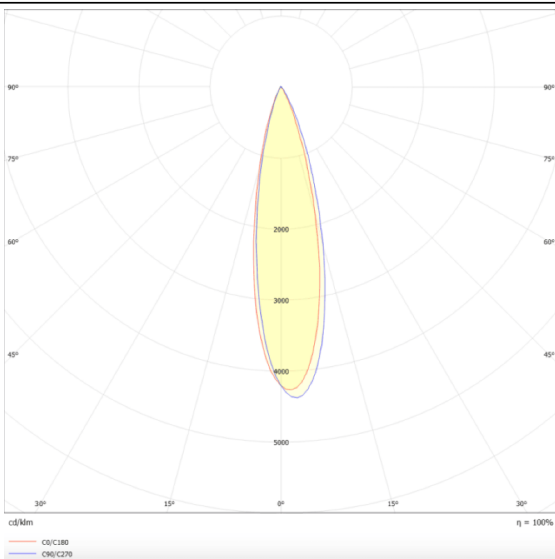

Linear accent tracklight adjustable

Lavov tracklight from the family Linear accent tracklight adjustable with a power of 12W and a beam angle of 24°. With a real lumen output of 1200lm and an efficiency of 100lm/W. Made in Die cast aluminium and finished in black color. DALI Brightness Dim 0.1~100%.

Scheme

Photometry

Item code	86.TL01.L323.02
Product type	Indoor
Category	Tracklights
Family	Magnetic Track
Subfamily	Linear accent tracklight adjustable

Pictograms

	220 240 V	CRI 90	CE	Driver INCL.
	IP 20	50000h L80B10		

Product	
Real power (W)	12
Real luminous flux (Lm)	1200lm
Luminous efficiency (Lm/W)	100
Beam angle (&ordm;)	24°
Colour	black
Chip Brand	OSRAM
Control gear included	YES
Control gear	DALI Brightness Dim 0.1~100%
Flicker Free	Yes
Average life time (h)	50000hrs L80 B10
Colour temperature (K)	3000
Colour consistency (SDCM)	SDCM<3
CRI	90