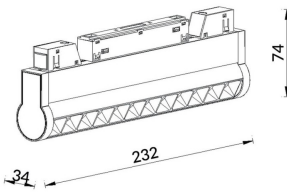

Linear accent tracklight adjustable

Lavov tracklight from the family Linear accent tracklight adjustable with a power of 12W and a beam angle of 24°. With a real lumen output of 1200lm and an efficiency of 100lm/W. Made in Die cast aluminium and finished in black color. DALI Brightness Dim 0.1~100%.

Item code	86.TL01.L323.02
Product type	Indoor
Category	Tracklights
Family	Magnetic Track
Subfamily	Linear accent tracklight adjustable

Pictograms

Product

Real power (W)	12
Real luminous flux (Lm)	1200lm
Luminous efficiency (Lm/W)	100
Beam angle (°)	24°
Colour	black
Chip Brand	OSRAM
Control gear included	YES
Control gear	DALI Brightness Dim 0.1~100%
Flicker Free	Yes
Average life time (h)	50000hrs L80 B10
Colour temperature (K)	3000
Colour consistency (SDCM)	SDCM<3
CRI	90

Scheme

Photometry