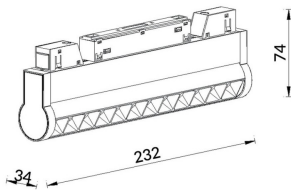

Linear accent tracklight adjustable

Lavov tracklight from the family Linear accent tracklight adjustable with a power of 12W and a beam angle of 24°. With a real lumen output of 1200lm and an efficiency of 100lm/W. Made in Die cast aluminium and finished in black color. DALI Brightness Dim 0.1~100%.

Item code	86.TL01.L323.02
Product type	Indoor
Category	Tracklights
Family	Magnetic Track
Subfamily	Linear accent tracklight adjustable

Pictograms	

Product	
Real power (W)	12
Real luminous flux (Lm)	1200lm
Luminous efficiency (Lm/W)	100
Beam angle (°)	24°
Colour	black
Chip Brand	OSRAM
Control gear included	YES
Control gear	DALI Brightness Dim 0.1~100%
Flicker Free	Yes
Average life time (h)	50000hrs L80 B10
Colour temperature (K)	3000
Colour consistency (SDCM)	SDCM<3
CRI	90

Scheme

Photometry