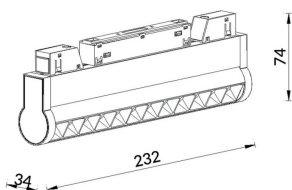

Linear accent tracklight adjustable

Lavov tracklight from the family Linear accent tracklight adjustable with a power of 12W and a beam angle of 36°. With a real lumen output of 1200lm and an efficiency of 100lm/W. Made in Die cast aluminium and finished in white color. ON-OFF .

Item code	86.TL01.L331.01
Product type	Indoor
Category	Tracklights
Family	Magnetic Track
Subfamily	Linear accent tracklight adjustable

Pictograms

Scheme

Product	
Real power (W)	12
Real luminous flux (Lm)	1200lm
Luminous efficiency (Lm/W)	100
Beam angle (°)	36°
Colour	white
Chip Brand	OSRAM
Control gear included	YES
Control gear	ON-OFF
Average life time (h)	50000hrs L80 B10
Colour temperature (K)	3000
Colour consistency (SDCM)	SDCM<3
CRI	90