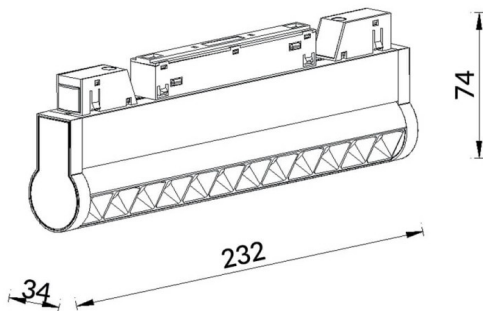

Linear accent tracklight adjustable

Lavov tracklight from the family Linear accent tracklight adjustable with a power of 12W and a beam angle of 36°. With a real lumen output of 1200lm and an efficiency of 100lm/W. Made in Die cast aluminium and finished in white color. ON-OFF .

Scheme

Item code	86.TL01.L331.01
Product type	Indoor
Category	Tracklights
Family	Magnetic Track
Subfamily	Linear accent tracklight adjustable
Pictograms	

Product	
Real power (W)	12
Real luminous flux (Lm)	1200lm
Luminous efficiency (Lm/W)	100
Beam angle (º)	36°
Colour	white
Chip Brand	OSRAM
Control gear included	YES
Control gear	ON-OFF
Average life time (h)	50000hrs L80 B10
Colour teperature (K)	3000
Colour consistency (SDCM)	SDCM<3
CRI	90