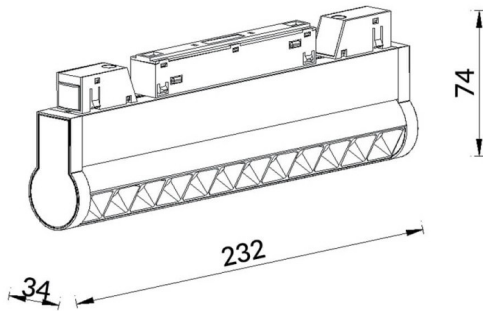

Linear accent tracklight adjustable

Lavov tracklight from the family Linear accent tracklight adjustable with a power of 12W and a beam angle of 36°. With a real lumen output of 1200lm and an efficiency of 100lm/W. Made in Die cast aluminium and finished in white color. ON-OFF .

Item code	86.TL01.L331.01
Product type	Indoor
Category	Tracklights
Family	Magnetic Track
Subfamily	Linear accent tracklight adjustable

Pictograms

Scheme

Product	
Real power (W)	12
Real luminous flux (Lm)	1200lm
Luminous efficiency (Lm/W)	100
Beam angle (°)	36°
Colour	white
Chip Brand	OSRAM
Control gear included	YES
Control gear	ON-OFF
Light source	LED
Type of LED	SMD
Average life time (h)	50000hrs L80 B10
Colour temperature (K)	3000
Colour consistency (SDCM)	SDCM3
CRI	90