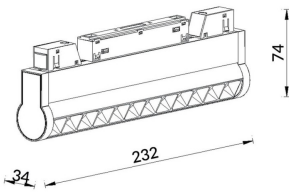

Linear accent tracklight adjustable

Lavov tracklight from the family Linear accent tracklight adjustable with a power of 12W and a beam angle of 36°. With a real lumen output of 1200lm and an efficiency of 100lm/W. Made in Die cast aluminium and finished in white color. ON-OFF .

Item code	86.TL01.L331.01
Product type	Indoor
Category	Tracklights
Family	Magnetic Track
Subfamily	Linear accent tracklight adjustable

Pictograms

Scheme

Product	
Real power (W)	12
Real luminous flux (Lm)	1200lm
Luminous efficiency (Lm/W)	100
Beam angle (°)	36°
Colour	white
Chip Brand	OSRAM
Control gear included	YES
Control gear	ON-OFF
Average life time (h)	50000hrs L80 B10
Colour temperature (K)	3000
Colour consistency (SDCM)	SDCM<3
CRI	90