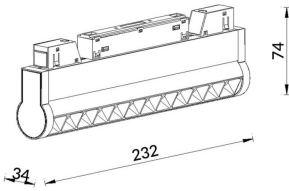

Linear accent tracklight adjustable

Lavov tracklight from the family Linear accent tracklight adjustable with a power of 12W and a beam angle of 36°. With a real lumen output of 1200lm and an efficiency of 100lm/W. Made in Die cast aluminium and finished in black color. ON-OFF .

Item code	86.TL01.L331.02
Product type	Indoor
Category	Tracklights
Family	Magnetic Track
Subfamily	Linear accent tracklight adjustable

Pictograms

Scheme

Product	
Real power (W)	12
Real luminous flux (Lm)	1200lm
Luminous efficiency (Lm/W)	100
Beam angle (°)	36°
Colour	black
Chip Brand	OSRAM
Control gear included	YES
Control gear	ON-OFF
Average life time (h)	50000hrs L80 B10
Colour temperature (K)	3000
Colour consistency (SDCM)	SDCM<3
CRI	90