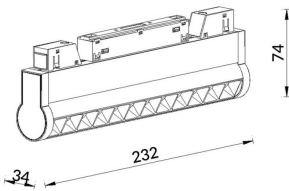

Linear accent tracklight adjustable

Lavov tracklight from the family Linear accent tracklight adjustable with a power of 12W and a beam angle of 36°. With a real lumen output of 1200lm and an efficiency of 100lm/W. Made in Die cast aluminium and finished in black color. ON-OFF .

Item code	86.TL01.L331.02
Product type	Indoor
Category	Tracklights
Family	Magnetic Track
Subfamily	Linear accent tracklight adjustable

Pictograms

Scheme

Product	
Real power (W)	12
Real luminous flux (Lm)	1200lm
Luminous efficiency (Lm/W)	100
Beam angle (°)	36°
Colour	black
Chip Brand	OSRAM
Control gear included	YES
Control gear	ON-OFF
Average life time (h)	50000hrs L80 B10
Colour temperature (K)	3000
Colour consistency (SDCM)	SDCM<3
CRI	90