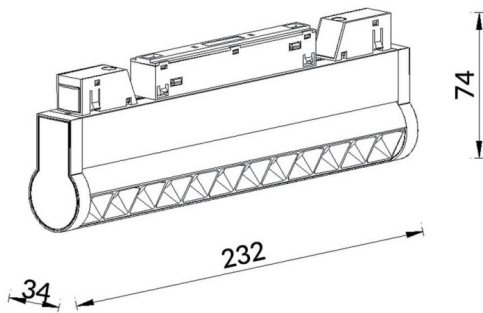

### Linear accent tracklight adjustable

Lavov tracklight from the family Linear accent tracklight adjustable with a power of 12W and a beam angle of 36°. With a real lumen output of 1200lm and an efficiency of 100lm/W. Made in Die cast aluminium and finished in black color. ON-OFF .

Item code	86.TL01.L331.02
Product type	Indoor
Category	Tracklights
Family	Magnetic Track
Subfamily	Linear accent tracklight adjustable

#### Scheme

Product	
Real power (W)	12
Real luminous flux (Lm)	1200lm
Luminous efficiency (Lm/W)	100
Beam angle (&ordm;)	36°
Colour	black
Chip Brand	OSRAM
Control gear included	YES
Control gear	ON-OFF
Average life time (h)	50000hrs L80 B10
Colour teperature (K)	3000
Colour consistency (SDCM)	SDCM<3
CRI	90