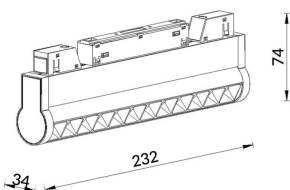

Linear accent tracklight adjustable

Lavov tracklight from the family Linear accent tracklight adjustable with a power of 12W and a beam angle of 36°. With a real lumen output of 1200lm and an efficiency of 100lm/W. Made in Die cast aluminium and finished in black color. ON-OFF .

Item code	86.TL01.L331.02
Product type	Indoor
Category	Tracklights
Family	Magnetic Track
Subfamily	Linear accent tracklight adjustable

Pictograms

Scheme

Product	
Real power (W)	12
Real luminous flux (Lm)	1200lm
Luminous efficiency (Lm/W)	100
Beam angle (°)	36°
Colour	black
Chip Brand	OSRAM
Control gear included	YES
Control gear	ON-OFF
Average life time (h)	50000hrs L80 B10
Colour temperature (K)	3000
Colour consistency (SDCM)	SDCM<3
CRI	90