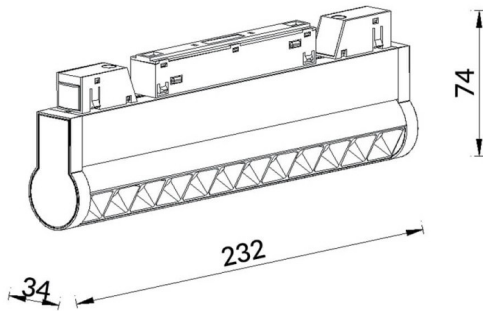

Linear accent tracklight adjustable

Lavov tracklight from the family Linear accent tracklight adjustable with a power of 12W and a beam angle of 36°. With a real lumen output of 1200lm and an efficiency of 100lm/W. Made in Die cast aluminium and finished in black color. ON-OFF .

Scheme

Item code	86.TL01.L331.02
Product type	Indoor
Category	Tracklights
Family	Magnetic Track
Subfamily	Linear accent tracklight adjustable
Pictograms	

Product	
Real power (W)	12
Real luminous flux (Lm)	1200lm
Luminous efficiency (Lm/W)	100
Beam angle (°)	36°
Colour	black
Chip Brand	OSRAM
Control gear included	YES
Control gear	ON-OFF
Light source	LED
Type of LED	SMD
Average life time (h)	50000hrs L80 B10
Colour temperature (K)	3000
Colour consistency (SDCM)	SDCM3
CRI	90