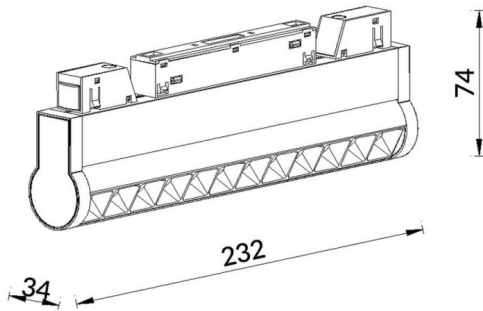

### Linear accent tracklight adjustable

Lavov tracklight from the family Linear accent tracklight adjustable with a power of 12W and a beam angle of 36°. With a real lumen output of 1200lm and an efficiency of 100lm/W. Made in Die cast aluminium and finished in black color. ON-OFF .

Item code	86.TL01.L331.02
Product type	Indoor
Category	Tracklights
Family	Magnetic Track
Subfamily	Linear accent tracklight adjustable

#### Scheme

Product	
Real power (W)	12
Real luminous flux (Lm)	1200lm
Luminous efficiency (Lm/W)	100
Beam angle (°)	36°
Colour	black
Chip Brand	OSRAM
Control gear included	YES
Control gear	ON-OFF
Average life time (h)	50000hrs L80 B10
Colour temperature (K)	3000
Colour consistency (SDCM)	SDCM<3
CRI	90