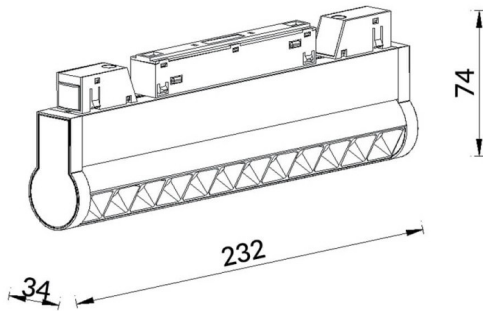

Linear accent tracklight adjustable

Lavov tracklight from the family Linear accent tracklight adjustable with a power of 12W and a beam angle of 36°. With a real lumen output of 1200lm and an efficiency of 100lm/W. Made in Die cast aluminium and finished in white color. DALI Brightness Dim 0.1~100%.

Scheme

Item code	86.TL01.L333.01
Product type	Indoor
Category	Tracklights
Family	Magnetic Track
Subfamily	Linear accent tracklight adjustable
Pictograms	

Product	
Real power (W)	12
Real luminous flux (Lm)	1200lm
Luminous efficiency (Lm/W)	100
Beam angle (º)	36°
Colour	white
Chip Brand	OSRAM
Control gear included	YES
Control gear	DALI Brightness Dim 0.1~100%
Flicker Free	Yes
Average life time (h)	50000hrs L80 B10
Colour temperature (K)	3000
Colour consistency (SDCM)	SDCM<3
CRI	90