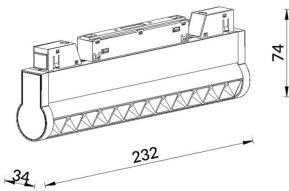

Linear accent tracklight adjustable

Lavov tracklight from the family Linear accent tracklight adjustable with a power of 12W and a beam angle of 36°. With a real lumen output of 1200lm and an efficiency of 100lm/W. Made in Die cast aluminium and finished in white color. DALI Brightness Dim 0.1~100%.

Item code	86.TL01.L333.01
Product type	Indoor
Category	Tracklights
Family	Magnetic Track
Subfamily	Linear accent tracklight adjustable

Pictograms

Scheme

Product	
Real power (W)	12
Real luminous flux (Lm)	1200lm
Luminous efficiency (Lm/W)	100
Beam angle (°)	36°
Colour	white
Chip Brand	OSRAM
Control gear included	YES
Control gear	DALI Brightness Dim 0.1~100%
Flicker Free	Yes
Average life time (h)	50000hrs L80 B10
Colour temperature (K)	3000
Colour consistency (SDCM)	SDCM<3
CRI	90