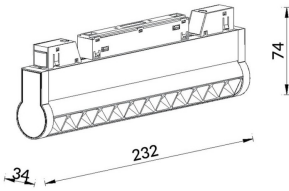

Linear accent tracklight adjustable

Lavov tracklight from the family Linear accent tracklight adjustable with a power of 12W and a beam angle of 36°. With a real lumen output of 1200lm and an efficiency of 100lm/W. Made in Die cast aluminium and finished in white color. DALI Brightness Dim 0.1~100%.

Item code	86.TL01.L333.01
Product type	Indoor
Category	Tracklights
Family	Magnetic Track
Subfamily	Linear accent tracklight adjustable

Pictograms

Scheme

Product	
Real power (W)	12
Real luminous flux (Lm)	1200lm
Luminous efficiency (Lm/W)	100
Beam angle (°)	36°
Colour	white
Chip Brand	OSRAM
Control gear included	YES
Control gear	DALI Brightness Dim 0.1~100%
Flicker Free	Yes
Average life time (h)	50000hrs L80 B10
Colour temperature (K)	3000
Colour consistency (SDCM)	SDCM<3
CRI	90