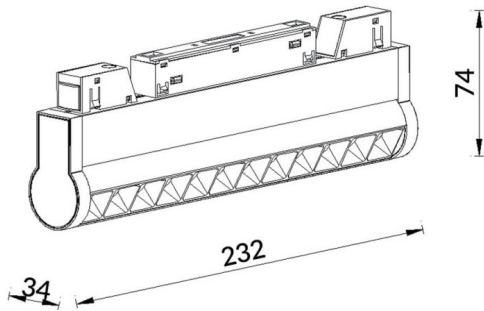

Linear accent tracklight adjustable

Lavov tracklight from the family Linear accent tracklight adjustable with a power of 12W and a beam angle of 36°. With a real lumen output of 1200lm and an efficiency of 100lm/W. Made in Die cast aluminium and finished in black color. DALI Brightness Dim 0.1~100%.

Scheme

Item code	86.TL01.L333.02
Product type	Indoor
Category	Tracklights
Family	Magnetic Track
Subfamily	Linear accent tracklight adjustable
Pictograms	

Product	
Real power (W)	12
Real luminous flux (Lm)	1200lm
Luminous efficiency (Lm/W)	100
Beam angle (º)	36°
Colour	black
Chip Brand	OSRAM
Control gear included	YES
Control gear	DALI Brightness Dim 0.1~100%
Flicker Free	Yes
Average life time (h)	50000hrs L80 B10
Colour temperature (K)	3000
Colour consistency (SDCM)	SDCM<3
CRI	90