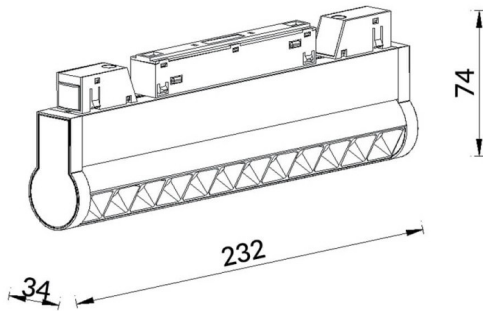

Linear accent tracklight adjustable

Lavov tracklight from the family Linear accent tracklight adjustable with a power of 12W and a beam angle of 36°. With a real lumen output of 1200lm and an efficiency of 100lm/W. Made in Die cast aluminium and finished in black color. DALI Brightness Dim 0.1~100%.

Scheme

Item code	86.TL01.L333.02
Product type	Indoor
Category	Tracklights
Family	Magnetic Track
Subfamily	Linear accent tracklight adjustable
Pictograms	

Product	
Real power (W)	12
Real luminous flux (Lm)	1200lm
Luminous efficiency (Lm/W)	100
Beam angle (°)	36°
Colour	black
Chip Brand	OSRAM
Control gear included	YES
Control gear	DALI Brightness Dim 0.1~100%
Flicker Free	Yes
Light source	LED
Type of LED	SMD
Average life time (h)	50000hrs L80 B10
Colour temperature (K)	3000
Colour consistency (SDCM)	SDCM3
CRI	90