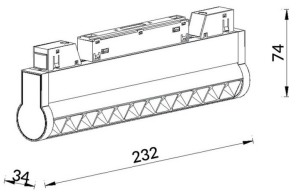

Linear accent tracklight adjustable

Lavov tracklight from the family Linear accent tracklight adjustable with a power of 12W and a beam angle of 36°. With a real lumen output of 1200lm and an efficiency of 100lm/W. Made in Die cast aluminium and finished in black color. DALI Brightness Dim 0.1~100%.

Item code	86.TL01.L333.02
Product type	Indoor
Category	Tracklights
Family	Magnetic Track
Subfamily	Linear accent tracklight adjustable

Pictograms

Scheme

Product	
Real power (W)	12
Real luminous flux (Lm)	1200lm
Luminous efficiency (Lm/W)	100
Beam angle (°)	36°
Colour	black
Chip Brand	OSRAM
Control gear included	YES
Control gear	DALI Brightness Dim 0.1~100%
Flicker Free	Yes
Average life time (h)	50000hrs L80 B10
Colour temperature (K)	3000
Colour consistency (SDCM)	SDCM<3
CRI	90